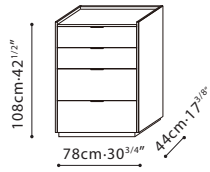

C04H0817 + B40H0814

C04H0817
BODY avail in:

Dove Grey Lacquer +
Graphit Oak Veneer

C04H0817
TOP avail in:

Dove Grey Lacquer Graphit Oak Veneer Carrara White Marble Galaxy Grey Marble

C04H0818 + B40H0818

C04H0818
BODY avail in: