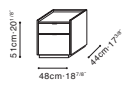

C04H0815 Cabinet