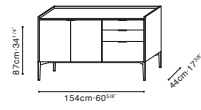

C04H0819 Cabinet