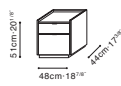

C04H0815 Cabinet