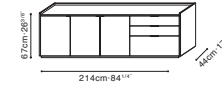

C04H0809 Cabinet