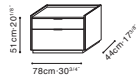

C04H0816 Cabinet