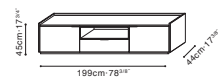

C04H0803 (Low Feet) Cabinet