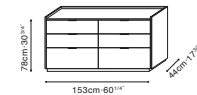

C04H0818 Cabinet