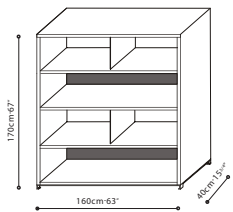

MAX / STRUCTURE: Oak veneered MDF & Particle Board substrate. Shelves are fixed. BASE: Black powder coated steel base w/plastic glides. FINISHES: Grey Oak.

C0416018

Grey Oak