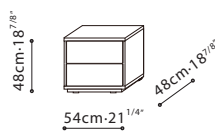

SPECS

PIXEL / STRUCTURE/FRAME: Exterior finish is available in matte lacquer. Interior is finished in Driftwood melamine. Tempered transparent glass shelves are applicable for C0400202, C0400209, and C0400217. Downwards flap opening doors are applicable for C0400202 and C0400209. **LEGS:** Black metallic steel leg or Hidden wood base (depending on model). **HARDWARE:** Door hinges come with dampers. Full extension push-pull drawer runners. Damper hinge for flap doors with decelerated opening.

C0400218