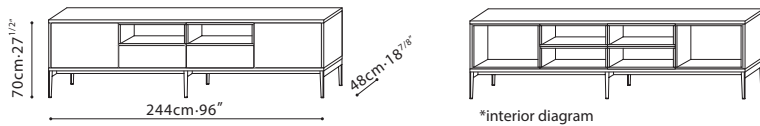

SPECS

PIXEL / STRUCTURE/FRAME: Exterior finish is available in matte lacquer. Interior is finished in Driftwood melamine. Tempered transparent glass shelves are applicable for C0400202, C0400209, and C0400217. Downwards flap opening doors are applicable for C0400202 and C0400209. **LEGS:** Black metallic steel leg or Hidden wood base (depending on model). **HARDWARE:** Door hinges come with dampers. Full extension push-pull drawer runners. Damper hinge for flap doors with decelerated opening.

Dove Grey Lacquer

Pine Green Lacquer

Smoke Lacquer

PIXEL / STRUCTURE/FAME: Exterior finish is available in matte lacquer. Interior is finished in Driftwood melamine. Tempered transparent glass shelves are applicable for C0400210. **LEGS:** Black metallic steel leg or Hidden wood base (depending on model). **HARDWARE:** Door hinges come with dampers. Full extension push-pull drawer runners.

C0400203 + B4100203.20 (Low feet)

C0400203 + B4100203.3A (High feet)

C0400210 + B4100210.20 (Low feet)

C0400210 + B4100210.3A (High feet)

C0400220 + B4100210.20 (Low feet)

C0400220 + B4100210.3A (High feet)