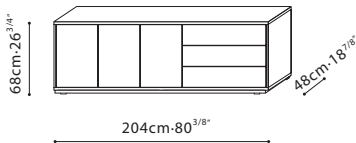

Dove Grey Lacquer

Pine Green Lacquer

Smoke Lacquer

PIXEL / STRUCTURE/FAME: Exterior finish is available in matte lacquer. Interior is finished in Driftwood melamine. Tempered transparent glass shelves are applicable for C0400210. **LEGS:** Black metallic steel leg or Hidden wood base (depending on model). **HARDWARE:** Door hinges come with dampers. Full extension push-pull drawer runners.

C0400203 + B4100203.20 (Low feet)

C0400203 + B4100203.3A (High feet)

C0400210 + B4100210.20 (Low feet)

C0400210 + B4100210.3A (High feet)

C0400220 + B4100210.20 (Low feet)

C0400220 + B4100210.3A (High feet)