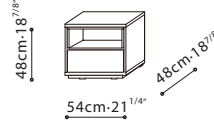

SPECS

PIXEL / STRUCTURE/FRAME: Exterior finish is available in matte lacquer. Interior is finished in Driftwood melamine. Tempered transparent glass shelves are applicable for C0400202, C0400209, and C0400217. Downwards flap opening doors are applicable for C0400202 and C0400209. **LEGS:** Black metallic steel leg or Hidden wood base (depending on model). **HARDWARE:** Door hinges come with dampers. Full extension push-pull drawer runners. Damper hinge for flap doors with decelerated opening.

C0400219