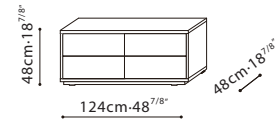

SPECS

PIXEL / STRUCTURE/FRAME: Exterior finish is available in matte lacquer. Interior is finished in Driftwood melamine. Tempered transparent glass shelves are applicable for C0400202, C0400209, and C0400217. Downwards flap opening doors are applicable for C0400202 and C0400209. **LEGS:** Black metallic steel leg or Hidden wood base (depending on model). **HARDWARE:** Door hinges come with dampers. Full extension push-pull drawer runners. Damper hinge for flap doors with decelerated opening.

C0400222