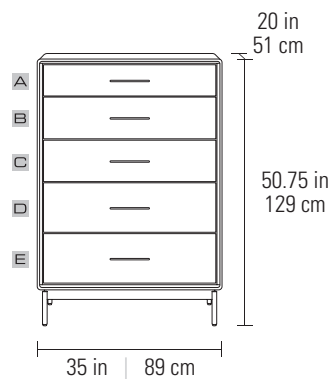

Dimensions 50.75H x 35 x 20 in | 129H x 89 x 51 cm  
Top Shelf Capacity 100 lbs | 45 kg  
Weight 231 lbs | 105 kg

### Drawers

Width x Depth 31.25 x 16.25 in | 79 x 41 cm

Drawer Height

A Drawer 4.5 in | 11 cm

B Drawer 5.75 in | 15 cm

C Drawer 5.75 in | 15 cm

D Drawer 7.25 in | 18 cm

E Drawer 7.25 in | 18 cm

Drawer Capacity 25 lbs | 11 kg

BDI's products are packaged with recyclable materials. Dimensions, specifications, and availability are subject to change. For current specifications and availability, visit [www.bdiusa.com](http://www.bdiusa.com). Listed capacities assume even distribution of weight. BDI's designs are protected by US and international patents, trade dress, and/or copyright laws. "Linq" and BDI are trademarks of Becker Designed Inc. All rights reserved. ©2023, BDI