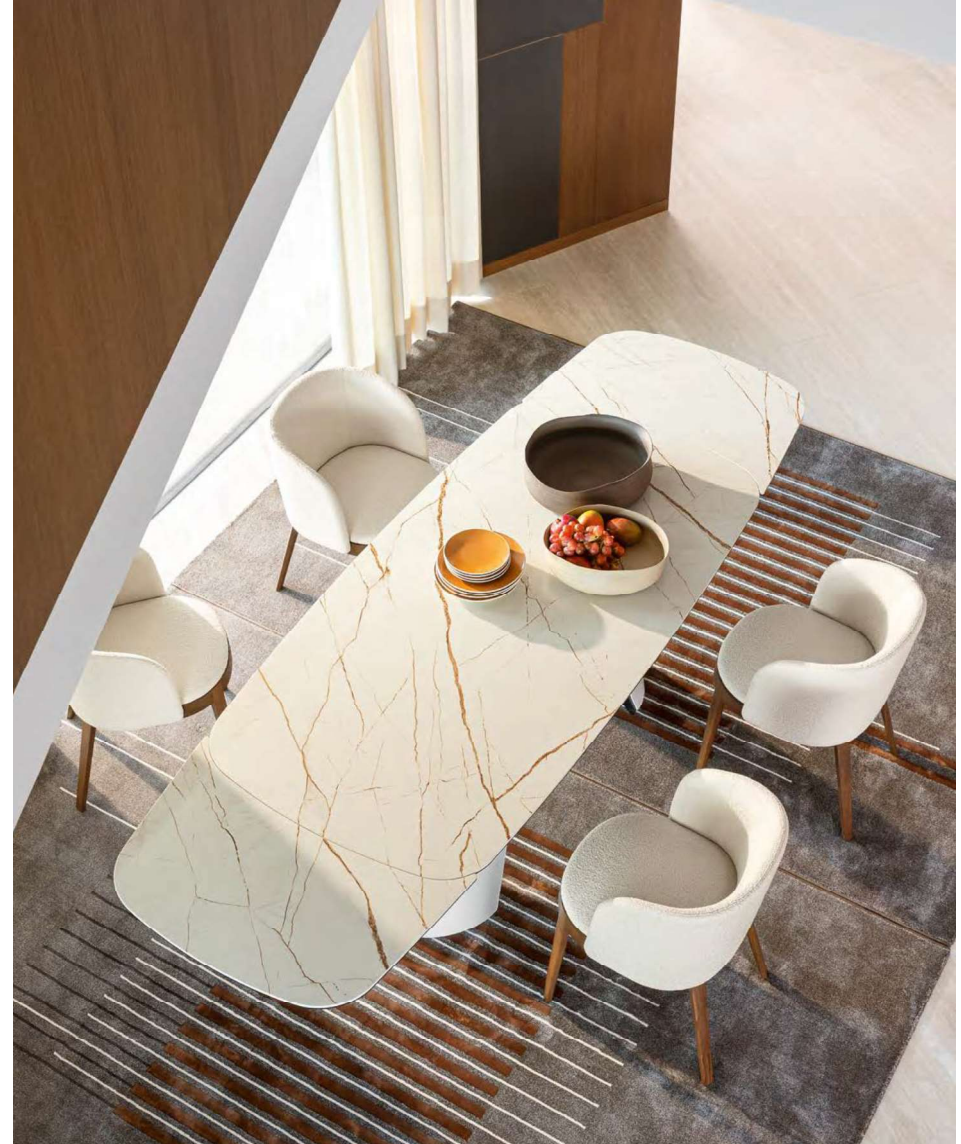

Apian
Adel
Uptown

Tavolo /Table
Sedia /Chair
Tappeto /Rug

CS4132-S P94-P29L / P27C
CS2096 P201 / SQM
CS7236

Apian