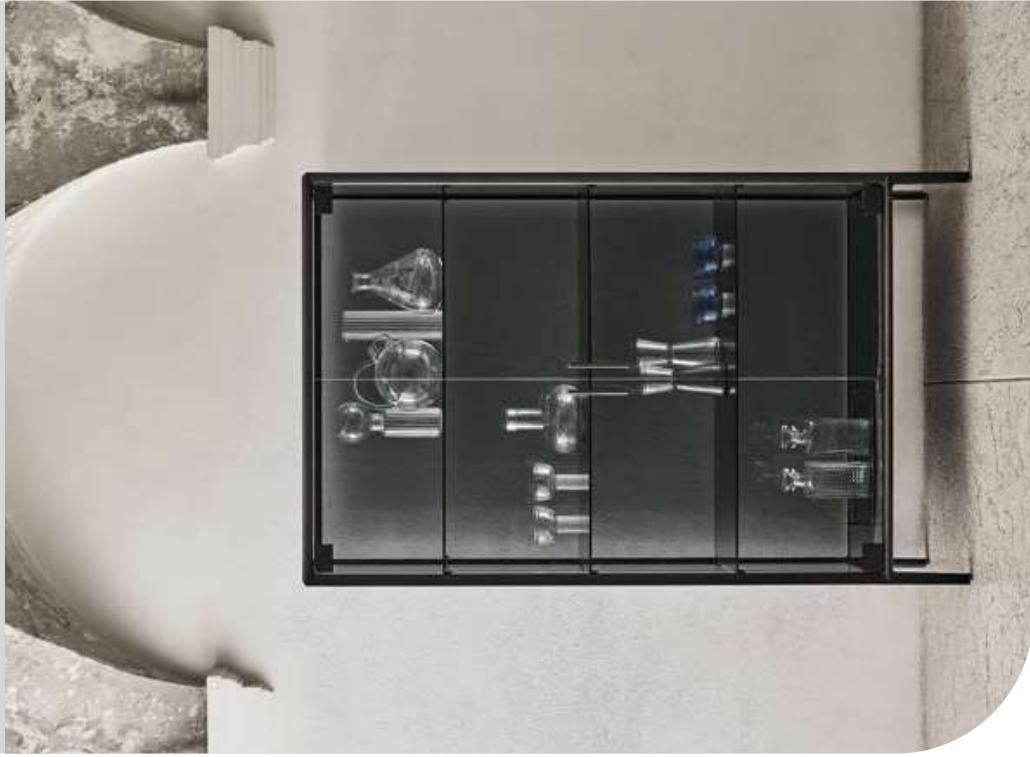

Audrey is the perfect focal point in any classroom setting. It is a revisited display cabinet in an artistic key, embellished with details. The design is essential. The silhouette is delicate, the sides and shelves are made of glass. Its innovative character is in the integrated led light that highlights the objects kept inside.

Audrey

vetrina | glass cabinet - cod. 15.53

struttura e dettagli decorativi

MGS5 nero opaco

top, fianchi, ante e ripiani

CT58 cristallo trasparente fumé

frame and decorative details

MGS5 black

top, side panels, doors and shelves

CT58 transparent smoke grey glass

Audrey

vetrina | glass cabinet - cod. 15.53

struttura e dettagli decorativi

M055 nero opaco

top, fianchi, ante e ripiani

C158 cristallo trasparente fumé