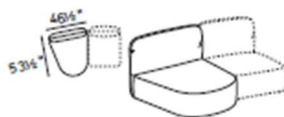

DTL300MS - DTL300MD

3-ER MAXI LATERAL ELEMENT

inches
 ↔ 31¾
 ↗ 40½
 ↓ 28¾
 ⌀ 15,5 ft

DTC1000

1-ER CENTRAL ELEMENT

inches
 ↔ 39¾
 ↗ 40½
 ↓ 28¾
 ⌀ 15,8 ft

DTC100M

1-ER CENTRAL MAXI ELEMENT

inches
 ↔ 38¾
 ↗ 38¾
 ↓ 28¾
 ⌀ 14,5 ft

DTA1Q00

SQUARE CORNER

inches
 ↔ 49¼
 ↗ 52
 ↓ 28¾
 ⌀ 18,1 ft

DTH2T00S - DTH2T00D

ROUND CHAISE LONGUE

inches
 ↔ 46½
 ↗ 58¾
 ↓ 28¾
 ⌀ 18,1 ft

DTH2V00S - DTH2V00D

OVAL CHAISE LONGUE

DTU1000
OTTOMAN

DTU100M
OTTOMAN MAXI

DTZC05P
PILLOW FILLED WITH DOWN 18 3/4x18 3/4"

DTZC056
PILLOW FILLED WITH DOWN 23 3/4x11 3/4"

DTZC06P
PILLOW FILLED WITH DOWN 23 3/4x23 3/4"

DTB1000
1-ER CENTRAL ELEMENT BASE