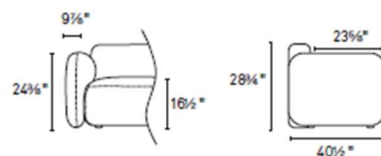

Ginza new

design by Bernhardt e Vella

CS3442

FABRIC	Frame	Seat cushions	Backrest cushions
Removable	●	●	●
Not removable	-	-	-

This Item can be ordered only via e-mail

Technical specifications
see page 102

NOTES

1. Decorative cushions are not included.
2. The order for each composition must always be accompanied by a plan drawing.
3. Clima upholstery not available.
4. Bedford upholstery not available.

inches
↔ 77 1/4
↙ 40 1/2
↕ 28 1/4
⊕ 43 ft

inches
↔ 92 1/4
↙ 40 1/2
↕ 28 1/4
⊕ 43,7 ft