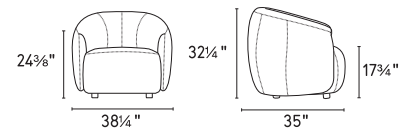

Haven new QS

design by Hanne Willmann

CS3444

Technical specifications
see page 112

This item can be ordered only via e-mail

QS FINISHES

SLW Bouclé
Anthracite
CAT. 4LX

SQM Paris
Cream
CAT. 4LX

CS3444

FABRIC

Frame

Removable	-
Not removable	●

inches
 ↔ 38 1/4
 ↗ 35
 ↓ 32 1/4
 ↻ 11,5 ft

DTP1000

LOUNGE CHAIR

NOTES