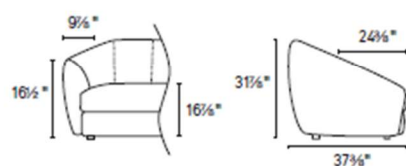

Jill new

design by Bernhardt & Vella

CS3446

This item can be ordered only via e-mail

Technical specifications
see page 108

FABRIC	Frame	Seat cushions	Backrest cushions
Removable	-	●	-
Not removable	●	-	●

BEDFORD	Frame	Seat cushions	Backrest cushions
Removable	-	●	-
Not removable	●	-	●

NOTES

1. Throw pillows are not included in the model.
2. Coordinated lounge chair available.
3. Clima upholstery not available

DTD2000
2-ER SOFA

DTD3000
3-ER SOFA

DTD300M
3-ER MAXI SOFA

DTL1000S - DTL1000D
1-ER LATERAL ELEMENT