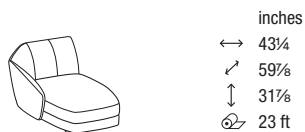

**DTP1N00 new**  
LOUNGE CHAIR

inches  
 ↔ 37 3/8  
 ↗ 33 1/2  
 ↓ 28 3/8  
 ↻ 12,8 ft

**DTP1000**  
LOUNGE CHAIR

inches  
 ↔ 37 3/8  
 ↗ 33 1/2  
 ↓ 28 3/8  
 ↻ 12,8 ft

**DTD2000**  
2-ER SOFA

**DTD3000**  
3-ER SOFA

**DTD300M**  
3-ER MAXI SOFA

**DTL1000S - DTL1000D**  
1-ER LATERAL ELEMENT

**DTC1000**  
1-ER CENTRAL ELEMENT

**DTC100M**  
1-ER CENTRAL MAXI ELEMENT

**DTH2000S - DTH2000D**  
CHAISE LONGUE

**DTA100M**  
ROUND CORNER