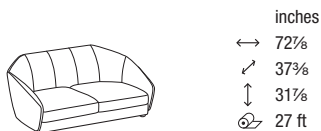

## NOTES

1. Throw pillows are not included in the model.
2. Coordinated lounge chair available.

**MODULARITY:** All the modular elements are designed to be placed side by side. For any request for products that are free standing, shaped and finished on the sides, please contact the Sales Dept. to verify feasibility and prices.

**DTP1N00 new**  
LOUNGE CHAIR

inches  
 ↔ 37 3/8  
 ↗ 33 1/2  
 ↓ 28 3/8  
 ↻ 12,8 ft

**DTP1000**  
LOUNGE CHAIR

inches  
 ↔ 37 3/8  
 ↗ 33 1/2  
 ↓ 28 3/8  
 ↻ 12,8 ft

**DTD2000**  
2-ER SOFA

**DTD3000**  
3-ER SOFA