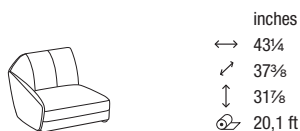

## NOTES

1. Throw pillows are not included in the model.
2. Coordinated lounge chair available.

**MODULARITY:** All the modular elements are designed to be placed side by side. For any request for products that are free standing, shaped and finished on the sides, please contact the Sales Dept. to verify feasibility and prices.

**DTP1N00 new**  
LOUNGE CHAIR

inches  
 ↔ 37 3/8  
 ↗ 33 1/2  
 ↓ 28 3/8  
 ↻ 12,8 ft

**DTP1000**  
LOUNGE CHAIR

inches  
 ↔ 37 3/8  
 ↗ 33 1/2  
 ↓ 28 3/8  
 ↻ 12,8 ft

**DTD2000**  
2-ER SOFA

**DTD3000**  
3-ER SOFA

**DTD300M**  
3-ER MAXI SOFA

**DTL1000S - DTL1000D**  
1-ER LATERAL ELEMENT

**DTC1000**  
1-ER CENTRAL ELEMENT

**DTC100M**  
1-ER CENTRAL MAXI ELEMENT

**DTH2000S - DTH2000D**  
CHAISE LONGUE

**DTA100M**  
ROUND CORNER