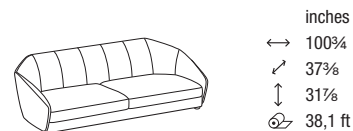

## NOTES

1. Throw pillows are not included in the model.
2. Coordinated lounge chair available.

**MODULARITY:** All the modular elements are designed to be placed side by side. For any request for products that are free standing, shaped and finished on the sides, please contact the Sales Dept. to verify feasibility and prices.

**DTP1N00 new**  
LOUNGE CHAIR

inches  
 ↔ 37 3/8  
 ↗ 33 1/2  
 ↓ 28 3/8  
 ↻ 12,8 ft

**DTP1000**  
LOUNGE CHAIR

inches  
 ↔ 37 3/8  
 ↗ 33 1/2  
 ↓ 28 3/8  
 ↻ 12,8 ft

**DTD2000**  
2-ER SOFA

**DTD3000**  
3-ER SOFA