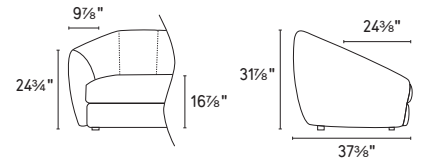

CS3446

This item can be ordered only via e-mail

Technical specifications see page 94

FABRIC	Frame	Seat cushions	Backrest cushions
Removable	-	●	-
Not removable	●	-	●

BEDFORD	Frame	Seat cushions	Backrest cushions
Removable	-	●	-
Not removable	●	-	●

NOTES

1. Throw pillows are not included in the model.
2. Coordinated lounge chair available.

MODULARITY: All the modular elements are designed to be placed side by side. For any request for products that are free standing, shaped and finished on the sides, please contact the Sales Dept. to verify feasibility and prices.