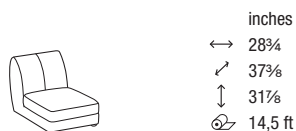

## NOTES

1. Throw pillows are not included in the model.
2. Coordinated lounge chair available.

**MODULARITY:** All the modular elements are designed to be placed side by side. For any request for products that are free standing, shaped and finished on the sides, please contact the Sales Dept. to verify feasibility and prices.

**DTP1N00 new**  
LOUNGE CHAIR

inches  
 ↔ 37 3/8  
 ↗ 33 1/2  
 ↓ 28 3/8  
 ↻ 12,8 ft

**DTP1000**  
LOUNGE CHAIR

inches  
 ↔ 37 3/8  
 ↗ 33 1/2  
 ↓ 28 3/8  
 ↻ 12,8 ft

**DTD2000**  
2-ER SOFA

**DTD3000**  
3-ER SOFA

**DTD300M**  
3-ER MAXI SOFA

**DTL1000S - DTL1000D**  
1-ER LATERAL ELEMENT

**DTC1000**  
1-ER CENTRAL ELEMENT

**DTC100M**  
1-ER CENTRAL MAXI ELEMENT

**DTH2000S - DTH2000D**  
CHAISE LONGUE

**DTA100M**  
ROUND CORNER