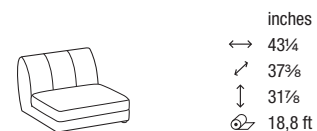

## NOTES

1. Throw pillows are not included in the model.
2. Coordinated lounge chair available.

**MODULARITY:** All the modular elements are designed to be placed side by side. For any request for products that are free standing, shaped and finished on the sides, please contact the Sales Dept. to verify feasibility and prices.

**DTP1N00 new**  
LOUNGE CHAIR

inches  
 ↔ 37 3/8  
 ↗ 33 1/2  
 ↓ 28 3/8  
 ↻ 12,8 ft

**DTP1000**  
LOUNGE CHAIR

inches  
 ↔ 37 3/8  
 ↗ 33 1/2  
 ↓ 28 3/8  
 ↻ 12,8 ft

**DTD2000**  
2-ER SOFA

**DTD3000**  
3-ER SOFA

**DTD300M**  
3-ER MAXI SOFA

**DTL1000S - DTL1000D**  
1-ER LATERAL ELEMENT

**DTC1000**  
1-ER CENTRAL ELEMENT

**DTC100M**  
1-ER CENTRAL MAXI ELEMENT

**DTH2000S - DTH2000D**  
CHAISE LONGUE

**DTA100M**  
ROUND CORNER