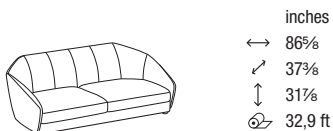

## NOTES

1. Throw pillows are not included in the model.
2. Coordinated lounge chair available.

**MODULARITY:** All the modular elements are designed to be placed side by side. For any request for products that are free standing, shaped and finished on the sides, please contact the Sales Dept. to verify feasibility and prices.

**DTP1N00 new**  
LOUNGE CHAIR

inches  
 ↔ 37 3/8  
 ↗ 33 1/2  
 ↓ 28 3/8  
 ↻ 12,8 ft

**DTP1000**  
LOUNGE CHAIR

inches  
 ↔ 37 3/8  
 ↗ 33 1/2  
 ↓ 28 3/8  
 ↻ 12,8 ft

**DTD2000**  
2-ER SOFA

**DTD3000**  
3-ER SOFA