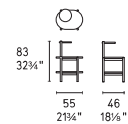

CS6105-1A

STRUTTURA FRAME

METALLO METAL

P15 / P175

PIANO TOP

LEGNO WOOD

P27

P67W

P87W