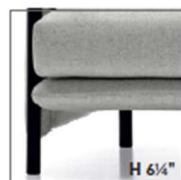

Niki new

design by E-ggs

CS3443

This Item can be ordered only via e-mail

Technical specifications see page 108

FABRIC	Frame	Seat cushions	Backrest cushions
Removable	●	●	●
Not removable	-	-	-

LEATHER / BEDFORD / CLIMA	Frame	Seat cushions	Backrest cushions
Removable	-	●	●
Not removable	●	-	-

AVAILABLE FOOT TYPES

Wood

Smoke P12
Walnut P201
Natural ash P39L
Matt black P15L

NOTES

1. Throw pillows are not included in the model.
2. All foot types have the same price.

The technical drawing always identifies the left element. The codes indicate the left and right elements respectively.