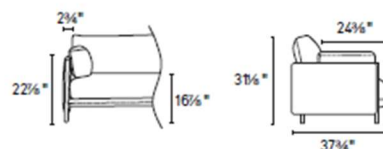

Niki new

design by E-ggs

CS3443

This Item can be ordered only via e-mail

Technical specifications see page 108

FABRIC	Frame	Seat cushions	Backrest cushions
Removable	●	●	●
Not removable	-	-	-

LEATHER / BEDFORD / CLIMA	Frame	Seat cushions	Backrest cushions
Removable	-	●	●
Not removable	●	-	-

Niki

inches
↔ 67 3/4
↙ 37 3/4
↑ 31 1/2
⊗ 37,5 ft

DTD2000
2-ER SOFA

inches
↔ 75 3/4
↙ 37 3/4
↑ 31 1/2
⊗ 37,5 ft

DTD3000
3-ER SOFA

inches
↔ 86 3/4
↙ 37 3/4
↑ 31 1/2
⊗ 41,1 ft

DTD300G
3-ER MAXI SOFA

inches
 ↔ 42½
 ↗ 37¾
 ↓ 31½
 ↻ 23,7 ft

inches
 ↔ 83¾
 ↗ 37¾
 ↓ 31½
 ↻ 38,4 ft

DTL300GS - DTL300GD
 3-ER MAXI LATERAL ELEMENT

inches
 ↔ 83¾
 ↗ 37¾
 ↓ 31½
 ↻ 40,4 ft

DTL3A00S - DTL3A00D
 LATERAL CORNER ELEMENT

inches
 ↔ 37¾
 ↗ 37¾
 ↓ 31½
 ↻ 22 ft