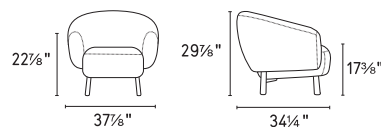

CS3445

Technical specifications see page 115

This item can be ordered only via e-mail

NOTES

1. See page 131 for Emotion Standard leather colours.
2. Clima upholstery not available.

CS3445

FABRIC

Frame

Removable -

Not removable ●

CS3445 LH

LEATHER / BEDFORD

Frame

Removable -

Not removable ●

inches
↔ 33 3/8
↗ 34 1/4
↓ 29 1/2
⚙ 6 ft

FRAME