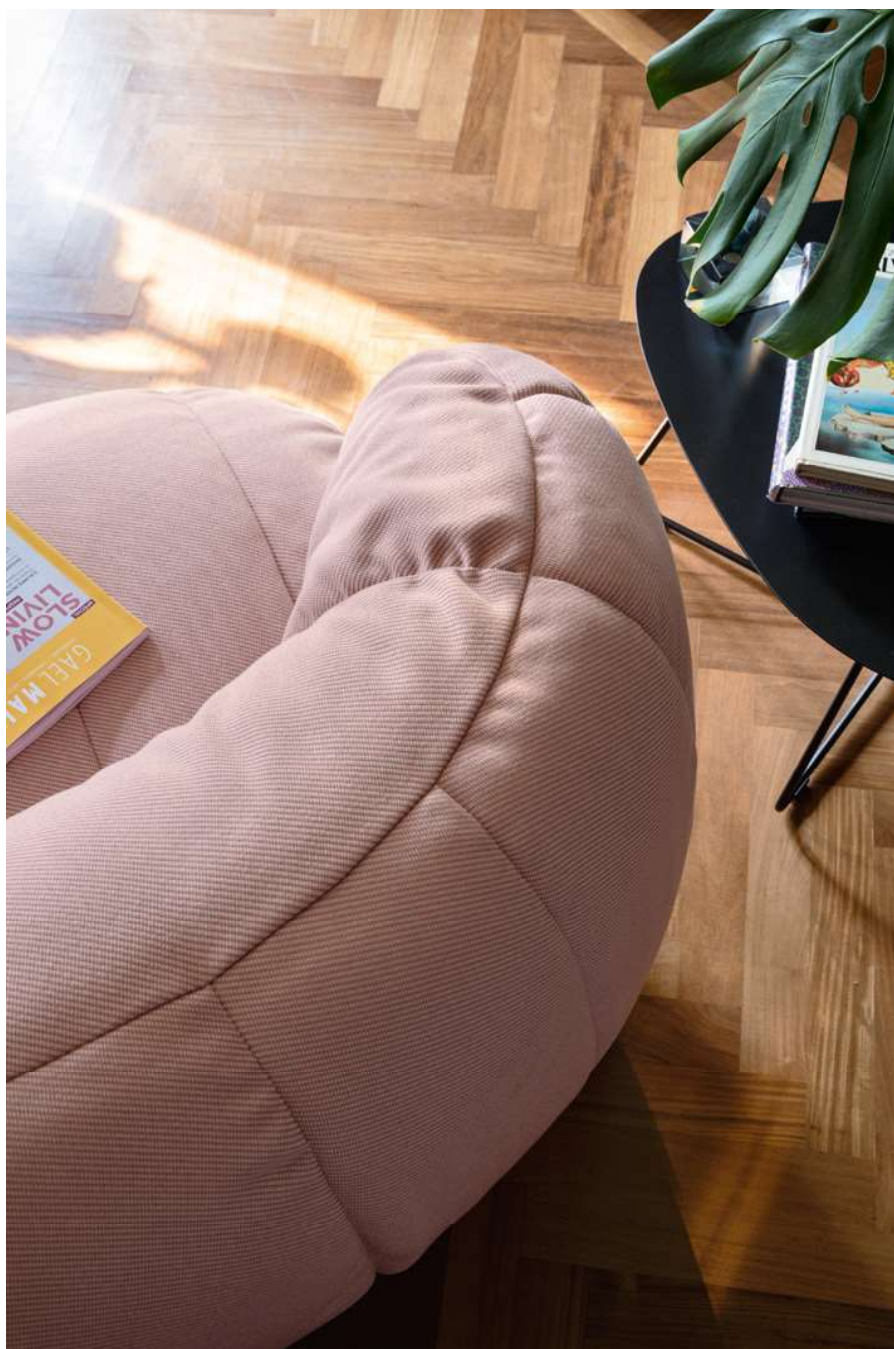

Reef CB3441-2P MTO divano | tessuto 100% riciclato post-consumo Oceanic SUW rosa - sofa | Oceanic 100% post-consumer recycled fabric SUW pink Ciop **CB5225-G CB5225-P** tavolino fisso | metallo P15 nero opaco / laccato P15 nero opaco - coffee table | metal P15 matt black / lacquered P15 matt black