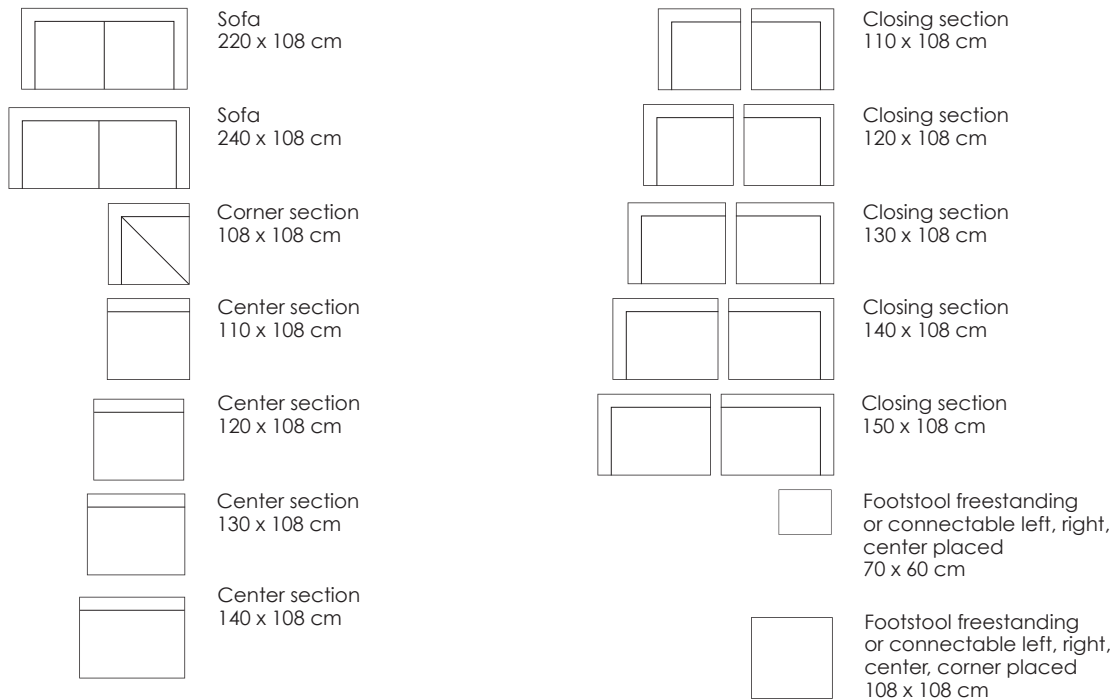

Model Amon · Design by Jens Juul Eilersen

Arm height: 58 cm · Arm width: 15 cm · Total depth (frame): 108 cm · Seat depth: 52 cm · Seat height: 38 cm · Total height (frame): 58 cm

Sofa
220 x 108 cm

Closing section
110 x 108 cm

Sofa
240 x 108 cm

Closing section
120 x 108 cm

Corner section
108 x 108 cm

Closing section
130 x 108 cm

Center section
110 x 108 cm

Closing section
140 x 108 cm

Center section
120 x 108 cm

Closing section
150 x 108 cm

Center section
130 x 108 cm

Footstool freestanding
or connectable left, right,
center placed
70 x 60 cm

Center section
140 x 108 cm

Footstool freestanding
or connectable left, right,
center, corner placed
108 x 108 cm

Scale 1:100
All overall dimensions correspond to frame sizes.
The drawings are not a detailed expression of how the final furniture appears.

Model Amon · Design by Jens Juul Eilersen

Arm height: 58 cm · Arm width: 15 cm · Total depth (frame): 108 cm · Seat depth: 52 cm · Seat height: 38 cm · Total height (frame): 58 cm