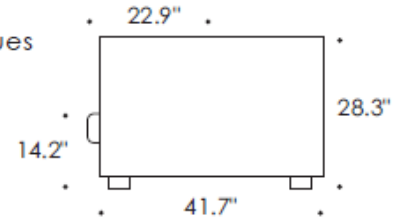

Cocoon CUSTOM FIT

- multicolor Bauhaus, Bloom og Blues

FABRIC SOFT MULTICOLOR

OFFERED IN FOLLOWING COLOR COMBINATIONS:
BAUHAUS, BLOOM OG BLUES

- 38100100106 CENTER SECTION 39 1/4" x 41 3/4"
- 38200110106 CLOSING SECTION,R. 43 1/4" x 41 3/4"
- 38300110106 CLOSING SECTION,L. 43 1/4" x 41 3/4"
- 38200120106 CLOSING SECTION,R. 47 1/4" x 41 3/4"
- 38300120106 CLOSING SECTION,L. 47 1/4" x 41 3/4"
- 38200130106 CLOSING SECTION,R. 51 1/4" x 41 3/4"
- 38300130106 CLOSING SECTION,L. 51 1/4" x 41 3/4"
- 38200140106 CLOSING SECTION,R. 55" x 41 3/4"
- 38300140106 CLOSING SECTION,L. 55" x 41 3/4"
- 38500060100 FOOTSTOOL 39 1/4" x 23 1/2"
- 38500060120 FOOTSTOOL 47 1/4" x 23 1/2"