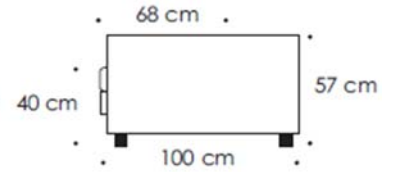

Great Ash CUSTOM FIT

- multicolor Bauhaus, Bloom og Blues

FABRIC SOFT MULTICOLOR

OFFERED IN FOLLOWING COLOR COMBINATIONS:
BAUHAUS, BLOOM OG BLUES

- 64100100100 CENTER SECTION 39 1/4" x 39 1/4"
- 64100120100 CENTER SECTION 47 1/4" x 39 1/2"
- 64200110100 CLOSING SECTION,R. 43 1/4" x 39 1/4"
- 64300110100 CLOSING SECTION,L. 43 1/4" x 39 1/4"
- 64200120100 CLOSING SECTION,R. 47 1/4" x 39 1/4"
- 64300120100 CLOSING SECTION,L. 47 1/4" x 39 1/4"
- 64200130100 CLOSING SECTION,R. 51 1/4" x 39 1/4"
- 64300130100 CLOSING SECTION,L. 51 1/4" x 39 1/4"
- 64200140100 CLOSING SECTION,R. 55 1/4" x 39 1/4"
- 64300140100 CLOSING SECTION,L. 55 1/4" x 39 1/4"
- 64200160100 CLOSING SECTION,R. 63" x 39 1/4"
- 64300160100 CLOSING SECTION,L. 63" x 39 1/4"
- 64200180100 CLOSING SECTION,R. 70 3/4" x 39 1/2"
- 64300180100 CLOSING SECTION,L. 70 3/4" x 39 1/2"
- 64200200100 CLOSING SECTION,R. 78 3/4" x 39 1/2"
- 64300200100 CLOSING SECTION,L. 78 3/4" x 39 1/2"
- 64500060090 FOOTSTOOL 35 1/2" x 23 1/2"

Current delivery time from ESK cf. the applicable Eilersen Weekly.

Standard legs: - 2.4" x 2.4" x 2.4", hidden black molded legs of polyamide.

Standard delivery is with fixed frame cover with a calico cover underneath.