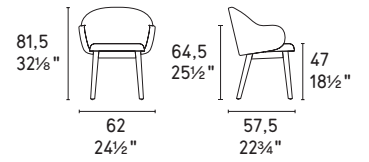

CS2206
CS2206-MTO

NOTA Per le combinazioni disponibili consultare il listino prezzi - **NOTE** Please check all available combinations in the price list.