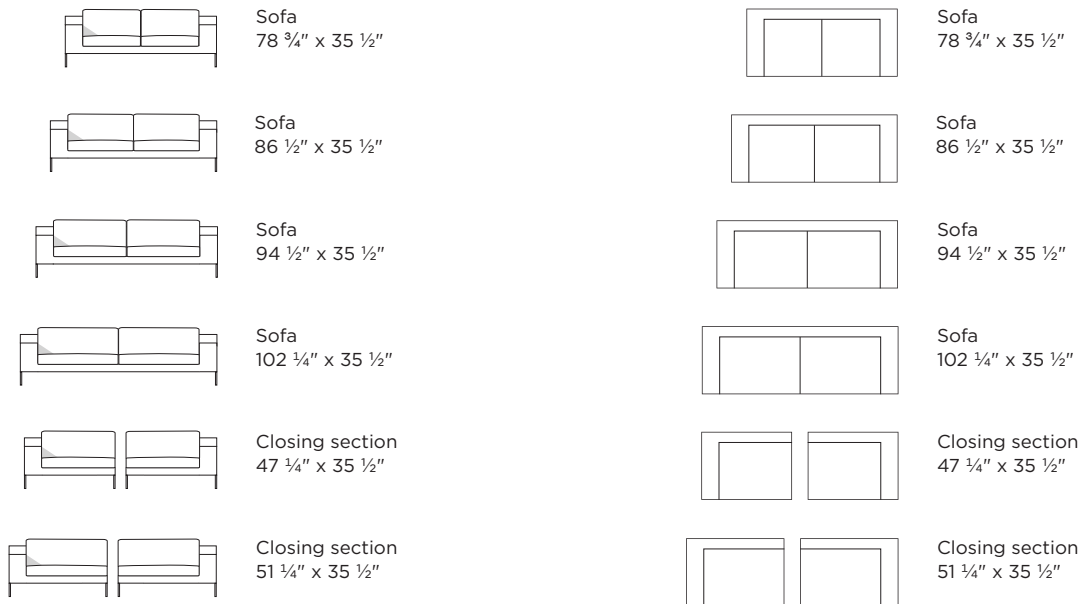

Model Shu · Design by Jens Juul Eilersen

Arm height: 15" · Arm width: 9" · Total depth (frame): 35 1/2" · Seat depth: 25 1/2" · Seat height: 16 1/2" · Total height (frame): 26 1/2"

Scale 1:100
 All overall dimensions correspond to frame sizes.
 The drawings are not a detailed expression of how the final furniture appears.