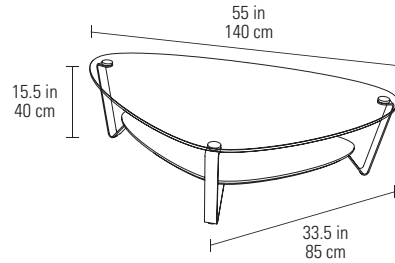

DINNO™ TABLES

BDI

DINO™

DESIGN **LOUIS A. LARA**

The popular Dino table has been refreshed for a new generation. With its soft triangular design, Dino is a welcoming and comfortable shape for use with oddly-shaped seating areas or sectionals. The collection's grey-tinted glass top surface is affixed to brushed metal legs, secured to the floating lower shelf. Available in three finishes.

1363 LARGE COFFEE TABLE

Dimensions 15.5H x 55 x 33.5 in
40H x 140 x 85 cm
Shelf Clearance 8.75 in | 22.5 cm
Weight 85 lbs | 39 kg

1364 SMALL COFFEE TABLE

Dimensions 15.5H x 44 x 27 in
40H x 112 x 68 cm
Shelf Clearance 8.75 in | 22.5 cm
Weight 55 lbs | 25 kg

1367 END TABLE

Dimensions 21H x 29 x 21.5 in
53.5H x 74 x 54 cm
Shelf Clearance 11.25 in | 29 cm
Weight 37 lbs | 17 kg

Dino Large Coffee Table 1363 with End Table 1367 in Ebonized Ash

Dino Small Coffee Table 1364 with End Table 1367 in Stone