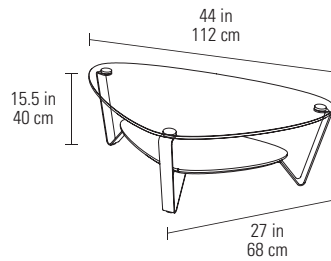

DINNO™ TABLES

BDI

DINO™

DESIGN **LOUIS A. LARA**

The popular Dino table has been refreshed for a new generation. With its soft triangular design, Dino is a welcoming and comfortable shape for use with oddly-shaped seating areas or sectionals. The collection's grey-tinted glass top surface is affixed to brushed metal legs, secured to the floating lower shelf. Available in three finishes.

1363 LARGE COFFEE TABLE

Dimensions 15.5H x 55 x 33.5 in
40H x 140 x 85 cm
Shelf Clearance 8.75 in | 22.5 cm
Weight 85 lbs | 39 kg

1364 SMALL COFFEE TABLE

Dimensions 15.5H x 44 x 27 in
40H x 112 x 68 cm
Shelf Clearance 8.75 in | 22.5 cm
Weight 55 lbs | 25 kg

1367 END TABLE

Dimensions 21H x 29 x 21.5 in
53.5H x 74 x 54 cm
Shelf Clearance 11.25 in | 29 cm
Weight 37 lbs | 17 kg

Dino Large Coffee Table 1363 with End Table 1367 in Ebonized Ash

Dino Small Coffee Table 1364 with End Table 1367 in Stone