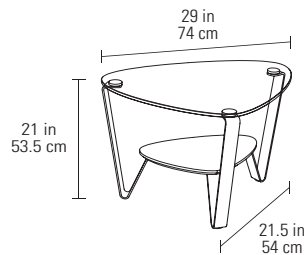

1363 LARGE COFFEE TABLE

Dimensions 15.5H x 55 x 33.5 in
40H x 140 x 85 cm
Shelf Clearance 8.75 in | 22.5 cm
Weight 85 lbs | 39 kg

1364 SMALL COFFEE TABLE

Dimensions 15.5H x 44 x 27 in
40H x 112 x 68 cm
Shelf Clearance 8.75 in | 22.5 cm
Weight 55 lbs | 25 kg

1367 END TABLE

Dimensions 21H x 29 x 21.5 in
53.5H x 74 x 54 cm
Shelf Clearance 11.25 in | 29 cm
Weight 37 lbs | 17 kg

Dino Large Coffee Table 1363 with End Table 1367 in Ebonized Ash

Dino Small Coffee Table 1364 with End Table 1367 in Stone