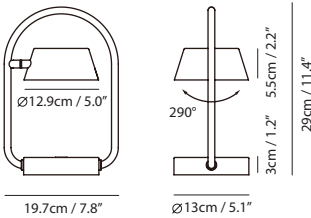

OLO Φ Portable

Model
SLD-130DC

Material
steel, PP

Light Source
LED 3W 2700K CRI>90 255lm

Feature
Touch dimmer switch, Rechargeable

Weight
1.2kg / 2.6lb

1. **Color**
2. champagne gold shade + matt black
   - shiny black shade + matt black
   - coral orange shade + matt black
   - olive green shade + champagne gold

* 5000mAh Battery Capacity; Use the Type-C cable in the parts bag to charge the product.
* Place away from ignition sources, and avoid a high-temperature environment in use.
* Indicator: Lights up in red while charging; turns green when charging is complete.
* 8hrs working time after full charge. (It takes 4 hours to complete charging with 5V 2A input)