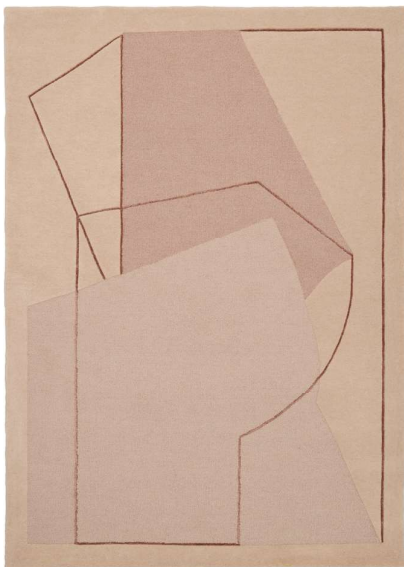

# Furbo

---

|                            |  |
|----------------------------|--|
| <i>Quality</i>             | HAND-TUFTED                              |
| <i>Surface composition</i> | 90% WOOL, 10% VISCOSE                    |
| <i>Sizes (inches)</i>      | 5'7" X 7'9" / 6'6" X 9'8" / 8'3" X 11'6" |
| <i>Fringes</i>             | NO                                       |
| <i>Custom sizes</i>        | YES                                      |
| <i>Designer</i>            | URD MOLL GUNDERMANN                      |

---

MOSS

ROSE

YELLOW