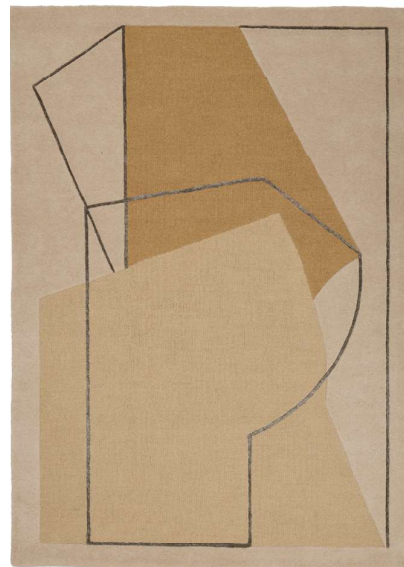

# Furbo

---

|                            |  |
|----------------------------|--|
| <i>Quality</i>             | HAND-TUFTED                              |
| <i>Surface composition</i> | 90% WOOL, 10% VISCOSE                    |
| <i>Sizes (inches)</i>      | 5'7" X 7'9" / 6'6" X 9'8" / 8'3" X 11'6" |
| <i>Fringes</i>             | NO                                       |
| <i>Custom sizes</i>        | YES                                      |
| <i>Designer</i>            | URD MOLL GUNDERMANN                      |

---

MOSS

ROSE

YELLOW