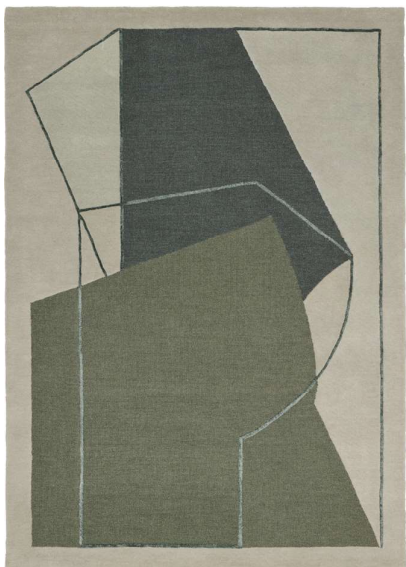

# Furbo

---

|                            |  |
|----------------------------|--|
| <i>Quality</i>             | HAND-TUFTED                              |
| <i>Surface composition</i> | 90% WOOL, 10% VISCOSE                    |
| <i>Sizes (inches)</i>      | 5'7" X 7'9" / 6'6" X 9'8" / 8'3" X 11'6" |
| <i>Fringes</i>             | NO                                       |
| <i>Custom sizes</i>        | YES                                      |
| <i>Designer</i>            | URD MOLL GUNDERMANN                      |

---

MOSS

ROSE

YELLOW