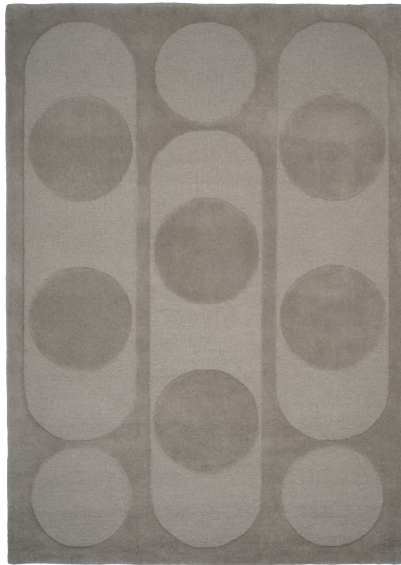

Orb Alliance

<i>Quality</i>	HAND-TUFTED
<i>Surface composition</i>	100% WOOL
<i>Sizes (inches)</i>	5'7" X 7'9" / 6'6" X 9'8" / 8'3" X 11'6"
<i>Fringes</i>	NO
<i>Custom sizes</i>	YES
<i>Designer</i>	URD MOLL GUNDERMANN

CHALK

GREY

WHITE