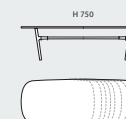

Obi

Piano in ceramica bordo smussato Rounded edge ceramic top

Tavolo Obi
L/W 2100 x H 732 x P/D 1020