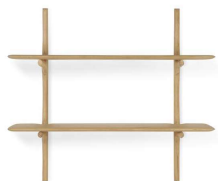

PI wall shelf (new*)

	length x width x height	oak *	mahogany	mahogany dark brown
1 shelf *	100 x 35 x 28 cm | 39.5" x 14" x 11"	x	x	29792
	168 x 35 x 28 cm | 66" x 14" x 11"	x	x	29793
2 shelves	100 x 35 x 91 cm | 39.5" x 14" x 36"	51336	29777	29787
3 shelves	100 x 35 x 126 cm | 39.5" x 14" x 49.5"	51337	29778	29788
5 shelves	100 x 35 x 196 cm | 39.5" x 14" x 77"	51338	29779	29789

oak