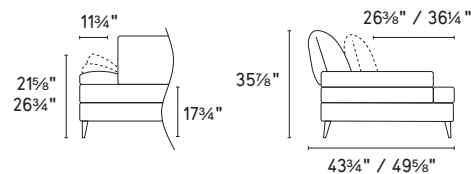

Landa

design by Stefano Spessotto

CS3423

This item can be ordered only via e-mail

Technical specifications
see page 95

FABRIC	Frame	Seat cushions	Backrest cushions	Armrest cushions
Removable	●	●	●	●
Not removable	-	-	-	-

FOOT

Metal
Matt black P15
H 5 7/8"

NOTES

1. Adjustable backrest in 2 positions with manual mechanism.
2. Adjustable armrest in 3 positions with manual mechanism.
3. Coordinated ottoman available.

inches
 ↔ 77½
 ↗ 43¾/49½
 ↓ 35½
 ↻ 39,4 ft

DTD2000

2-ER SOFA

inches
 ↔ 88¼
 ↗ 43¾/49½
 ↓ 35½
 ↻ 42,7 ft

DTD3000

3-ER SOFA

inches
 ↔ 99¼
 ↗ 43¾/49½
 ↓ 35½
 ↻ 45,9 ft

DTD300M

3-ER MAXI SOFA

DTL3A00S - DTL3A00D

LATERAL CORNER ELEMENT

inches
 ↔ 44½
 ↗ 75¼/81½
 ↓ 35½
 ↻ 36,1 ft

DTH2000S - DTH2000D

CHAISE LONGUE

inches
 ↔ 43¾
 ↗ 43¾
 ↓ 17¾
 ↻ 13,1 ft

DTU1000

OTTOMAN