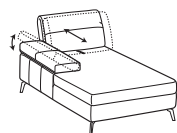

inches
↔ 44½
↗ 75¼/81½
↓ 35½
↻ 36,1 ft

DTH2000S - DTH2000D

CHAISE LONGUE