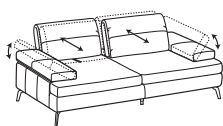

FOOT

Metal
Matt black P15
H 5 7/8"

NOTES

1. Adjustable backrest in 2 positions with manual mechanism.
2. Adjustable armrest in 3 positions with manual mechanism.
3. Coordinated ottoman available.

inches
 ↔ 77½
 ↗ 43¾/49½
 ↓ 35½
 ↻ 39,4 ft

DTD2000

2-ER SOFA

inches
 ↔ 88¼
 ↗ 43¾/49½
 ↓ 35½
 ↻ 42,7 ft

DTD3000

3-ER SOFA

inches
 ↔ 99¼
 ↗ 43¾/49½
 ↓ 35½
 ↻ 45,9 ft

DTD300M

3-ER MAXI SOFA