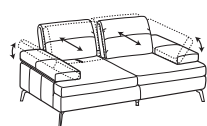

LEATHER / BEDFORD	Frame	Seat cushions	Backrest cushions	Armrest cushions
Removable	-	●	-	-
Not removable	●	-	●	●

MODULARITY: All the modular elements are designed to be placed side by side. For any request for products that are free standing, shaped and finished on the sides, please contact the Sales Dept. to verify feasibility and prices.

FOOT

Metal
Matt black P15
H 5 7/8"

NOTES

1. Adjustable backrest in 2 positions with manual mechanism.
2. Adjustable armrest in 3 positions with manual mechanism.
3. Coordinated ottoman available.

inches
 ↔ 77½
 ↗ 43¾/49½
 ↓ 35½
 ↻ 39,4 ft

DTD2000

2-ER SOFA

inches
 ↔ 88¼
 ↗ 43¾/49½
 ↓ 35½
 ↻ 42,7 ft

DTD3000

3-ER SOFA

inches
 ↔ 99¼
 ↗ 43¾/49½
 ↓ 35½
 ↻ 45,9 ft

DTD300M

3-ER MAXI SOFA