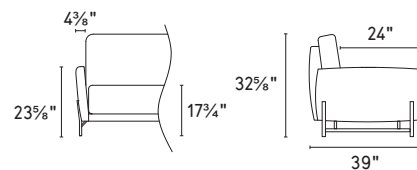

Le Marais

design by Stefano Spessotto

CS3413

This item can be ordered only via e-mail

Technical specifications see page 96

FABRIC	Frame	Seat cushions	Backrest cushions	Armrest cushion
Removable	●	●	●	●
Not removable	-	-	-	-

DTD2000
2-ER SOFA

inches
 ↔ 89½
 ↗ 39
 ↓ 32½
 ↻ 41 ft

DTD3000
3-ER SOFA

inches
 ↔ 108½
 ↗ 39
 ↓ 32½
 ↻ 49,2 ft

DTD300M
3-ER MAXI SOFA

inches
 ↔ 86½
 ↗ 39
 ↓ 32½
 ↻ 35,8 ft

DTD3U00S - DTD3U00D
3-ER SOFA WITH OTTOMAN AND ARMREST

inches
 ↔ 66½
 ↗ 39
 ↓ 32½
 ↻ 35,1 ft

DTL2000S - DTL2000D
2-ER LATERAL ELEMENT

inches
 ↔ 85½
 ↗ 39
 ↓ 32½
 ↻ 37,1 ft

DTL3000S - DTL3000D
3-ER LATERAL ELEMENT

inches
 ↔ 97½
 ↗ 39
 ↓ 32½
 ↻ 41,7 ft

DTL3A00S - DTL3A00D
LATERAL CORNER ELEMENT

inches
 ↔ 44½
 ↗ 64½
 ↓ 32½
 ↻ 25,9 ft

DTH2000S - DTH2000D
CHAISE LONGUE

inches
 ↔ 54½
 ↗ 64½
 ↓ 32½
 ↻ 31,8 ft

DTH200MS - DTH200MD
MAXI CHAISE LONGUE

inches
 ↔ 78
 ↗ 39
 ↓ 32½
 ↻ 29,5 ft

DTT1000S - DTT1000D
TERMINAL ELEMENT