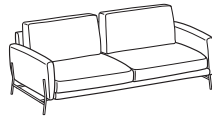

LEATHER / BEDFORD	Frame	Seat cushions	Backrest cushions	Armrest cushion
Removable	-	●	●	●
Not removable	●	-	-	-

MODULARITY: All the modular elements are designed to be placed side by side. For any request for products that are free standing, shaped and finished on the sides, please contact the Sales Dept. to verify feasibility and prices.

AVAILABLE FOOT TYPES

Metal
STANDARD
Matt black P15

Metal
OPTIONAL
Polished brass P175

NOTES

1. Throw pillows are not included in the model.
2. Coordinated ottoman available.

inches
 ↔ 70½
 ↗ 39
 ↓ 32½
 ↻ 38,7 ft

DTD2000
2-ER SOFA

inches
 ↔ 89½
 ↗ 39
 ↓ 32½
 ↻ 41 ft

DTD3000
3-ER SOFA

inches
 ↔ 108½
 ↗ 39
 ↓ 32½
 ↻ 49,2 ft

DTD300M
3-ER MAXI SOFA

inches
 ↔ 86½
 ↗ 39
 ↓ 32½
 ↻ 35,8 ft

DTD3U00S - DTD3U00D
3-ER SOFA WITH OTTOMAN AND ARMREST