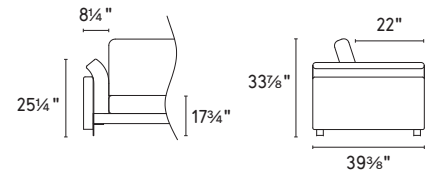

CS3411

This item can be ordered only via e-mail

Technical specifications
see page 96

FABRIC	Frame	Seat cushions	Backrest cushions	Armrest cushions
Removable	●	●	●	●
Not removable	-	-	-	-

LEATHER / BEDFORD	Frame	Seat cushions	Backrest cushions	Armrest cushions
Removable	-	●	●	●
Not removable	●	-	-	-

MODULARITY: All the modular elements are designed to be placed side by side. For any request for products that are free standing, shaped and finished on the sides, please contact the Sales Dept. to verify feasibility and prices.