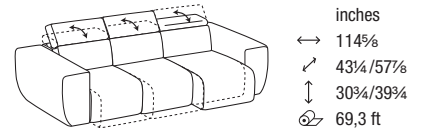

## NOTES

1. Headrest adjustable in 7 positions with manual mechanism.
2. Pull-out seat with manual sliding mechanism
3. Coordinated ottoman available.
4. The reversible chaise lounge gives you the freedom to change the arrangement of the sofa as you like: it can be moved both to the right and left of the composition.

**DTD2E20**

2 SEATER SOFA  
WITH 2 PULL-OUT SEATS

**DTD3E20**

3 SEATER SOFA  
WITH 2 PULL-OUT SEATS

**DTD3E3M**

3 SEATER SOFA MAXI  
WITH 3 PULL-OUT SEATS

**DTK1E30S - DTK1E30D**

LATERAL COMPOSITION WITH 2 PULL-OUT SEATS  
AND PULL-OUT CHAISE LONGUE