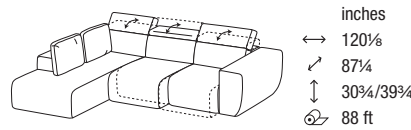

## NOTES

1. Headrest adjustable in 7 positions with manual mechanism.
2. Pull-out seat with manual sliding mechanism
3. Coordinated ottoman available.
4. The reversible chaise lounge gives you the freedom to change the arrangement of the sofa as you like: it can be moved both to the right and left of the composition.

**DTD2E20**

2 SEATER SOFA  
WITH 2 PULL-OUT SEATS

**DTD3E20**

3 SEATER SOFA  
WITH 2 PULL-OUT SEATS

**DTD3E3M**

3 SEATER SOFA MAXI  
WITH 3 PULL-OUT SEATS

**DTK1E30S - DTK1E30D**

LATERAL COMPOSITION WITH 2 PULL-OUT SEATS  
AND PULL-OUT CHAISE LONGUE

**DTK2E30S - DTK2E30D**

LATERAL COMPOSITION WITH 3 PULL-OUT SEATS  
AND PULL-OUT MAXI CHAISE LONGUE

**DTK4E20S - DTK4E20D**

LATERAL COMPOSITION WITH 2 PULL-OUT SEATS  
AND LATERAL CORNER ELEMENT

**DTK5E20S - DTK5E20D**