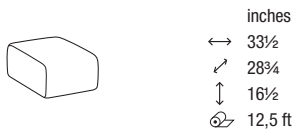

**DTK2E30S - DTK2E30D**

LATERAL COMPOSITION WITH 3 PULL-OUT SEATS  
AND PULL-OUT MAXI CHAISE LONGUE

**DTK4E20S - DTK4E20D**

LATERAL COMPOSITION WITH 2 PULL-OUT SEATS  
AND LATERAL CORNER ELEMENT

**DTK5E20S - DTK5E20D**

LATERAL COMPOSITION WITH 3 PULL-OUT SEATS  
AND LATERAL CORNER ELEMENT

**DTK6E40**

LATERAL COMPOSITION WITH 2 PULL-OUT SEATS,  
SQUARED CORNER ELEMENT AND LATERAL ELEMENT  
WITH 2 PULL-OUT SEATS

**DTK7E40S - DTK7E40D**

LATERAL COMPOSITION WITH 2 PULL-OUT SEATS,  
SQUARED CORNER ELEMENT AND LATERAL ELEMENT  
WITH 3 PULL-OUT SEATS

**DTK8E40**

LATERAL COMPOSITION WITH 3 PULL-OUT SEATS,  
SQUARED CORNER ELEMENT AND LATERAL ELEMENT  
WITH 3 PULL-OUT SEATS