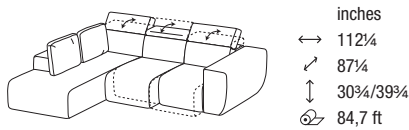

## NOTES

1. Headrest adjustable in 7 positions with manual mechanism.
2. Pull-out seat with manual sliding mechanism
3. Coordinated ottoman available.
4. The reversible chaise lounge gives you the freedom to change the arrangement of the sofa as you like: it can be moved both to the right and left of the composition.

**DTD2E20**

2 SEATER SOFA  
WITH 2 PULL-OUT SEATS

**DTD3E20**

3 SEATER SOFA  
WITH 2 PULL-OUT SEATS

**DTD3E3M**

3 SEATER SOFA MAXI  
WITH 3 PULL-OUT SEATS

**DTK1E30S - DTK1E30D**

LATERAL COMPOSITION WITH 2 PULL-OUT SEATS  
AND PULL-OUT CHAISE LONGUE

**DTK2E30S - DTK2E30D**

LATERAL COMPOSITION WITH 3 PULL-OUT SEATS  
AND PULL-OUT MAXI CHAISE LONGUE

**DTK4E20S - DTK4E20D**

LATERAL COMPOSITION WITH 2 PULL-OUT SEATS  
AND LATERAL CORNER ELEMENT

**DTK5E20S - DTK5E20D**