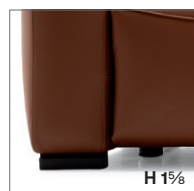

AVAILABLE FOOT TYPES

Wood

Smoke P12
Walnut P201
Matt black P15L

NOTES

1. Electric relax mechanism for footrests.
2. Headrest adjustable with manual mechanism.
3. Coordinated ottoman available.
4. Choice by type of electrical outlet on page 106.
5. Touch control.
6. Optional lithium battery. One battery is enough even in case of an element with 2 relax movements