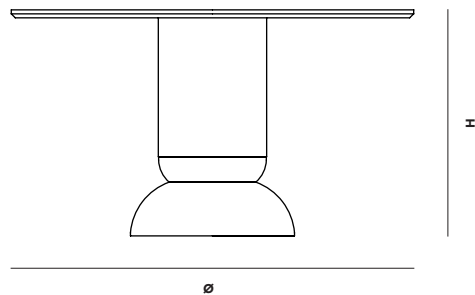

LAUNCH
2023

CATEGORY
Tables

TABLE TOP
White pigmented lacquered oak veneer
Matt lacquered walnut veneer

BASE
Black painted metal

MAXIMUM RECOMMENDED WEIGHT
25 KG

ASSEMBLY
Assembly instruction included

SCREWS
Included

PACKAGING DIMENSIONS
Top: L 1350 x W 1350 x H 60 MM
L 53.1 x W 53.1 x H 2.4 "
Base: L 570 x W 570 x H 730 MM
L 22.4 x W 22.4 x H 28.7 "

MAINTENANCE
For daily care, wipe off with a clean, moist cloth followed by a soft dry cloth.
For further care instructions, visit our website at www.wouddesign.com

DIMENSIONS
∅ 1300 x H 740 MM
∅ 51.2 x H 29.1 "

ITEM NO / COLOUR
110206 OAK / BLACK METAL
110207 WALNUT / BLACK METAL