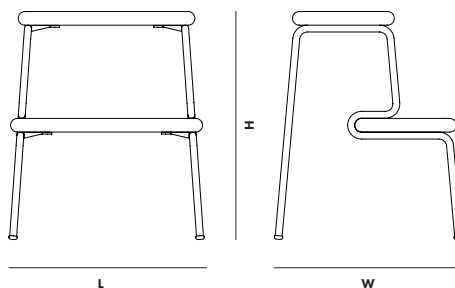

LAUNCH
2023

CATEGORY
Seating

MATERIALS
White pigmented lacquered solid oak
Black painted metal (smooth surface)

MAXIMUM RECOMMENDED WEIGHT
160 KG

ASSEMBLY
Assembly instruction included

SCREWS
Included

PACKAGING DIMENSIONS
L 460 x W 550 x H 190 MM
L 18.1 x W 21.7 x H 4.9 "

MAINTENANCE
For daily care, wipe off with a clean, moist cloth followed by a soft dry cloth.
For further care instructions, visit our website at www.woudesign.com

DIMENSIONS
L 410 x W 410 x H 500 MM
L 16.1 x W 16.1 x H 19.7 "