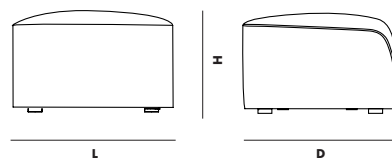

DIMENSIONS

L 660 x D 700 x H 430 MM

L 25.9 x D 27.5 x H 16.9 "

SEAT DEPTH

660 MM/25.9IN

SEAT HEIGHT

430 MM/16.9 IN

WEIGHT