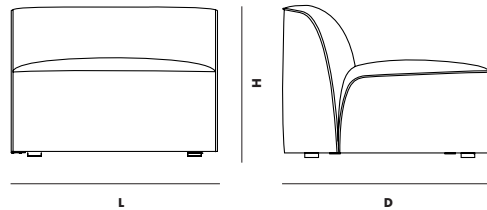

DIMENSIONS

L 900 x D 900 x H 700 x S/H 430 MM

L 35.4 x D 35.4 x H 27.5 x S/H 16.9 "

SEAT DEPTH

620 MM/24.4 IN

SEAT HEIGHT

430 MM/16.9 IN

WEIGHT