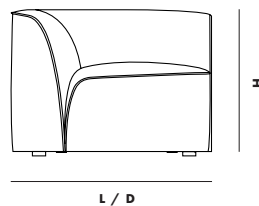

DIMENSIONS

L 900 x D 900 x H 700 x S/H 430 MM

L 35.4 x D 35.4 x H 27.5 x S/H 16.9 "

SEAT DEPTH

620 MM/24.4 IN

SEAT HEIGHT

430 MM/16.9 IN

WEIGHT

DIMENSIONS

L 660 x D 900 x H 700 x S/H 430 MM

L 25.9 x D 35.4 x H 27.5 x S/H 16.9 "

SEAT DEPTH

620 MM/24.4 IN

SEAT HEIGHT

430 MM/16.9 IN

WEIGHT