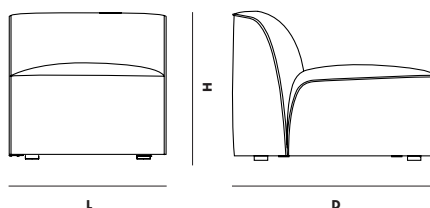

DIMENSIONS

L 900 x D 900 x H 700 x S/H 430 MM

L 35.4 x D 35.4 x H 27.5 x S/H 16.9 "

SEAT DEPTH

620 MM/24.4 IN

SEAT HEIGHT

430 MM/16.9 IN

WEIGHT

DIMENSIONS

L 660 x D 900 x H 700 x S/H 430 MM

L 25.9 x D 35.4 x H 27.5 x S/H 16.9 "

SEAT DEPTH

620 MM/24.4 IN

SEAT HEIGHT

430 MM/16.9 IN

WEIGHT