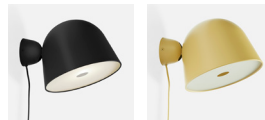

KUPPI WALL LAMP

DESIGNED BY MIKA TOLVANEN

Kuppi means 'cup' in Finnish. The Kuppi wall light has been revamped while staying true to the original design from 2014. Two different sized metal cups form the lamp creating a minimalistic and sculptural lamp. The construction allows for easy movement and adjustment of the light, which makes Kuppi ideal as a bedside lamp or in the reading corner.

YEAR OF DESIGN

2015

CATEGORY

Lighting

MATERIALS

Painted metal and acryl

SHADE

Removable matt acryl

CORD

Fabric covered cord with EU plug (2100 mm/82.6 ")
Matching the pendant in colour

SPECIFICATIONS

E14 (cUL/UL: E12 base), max 25W
IP20, 220-240V, Class II

VERSIONS AVAILABLE

CE, cUL/UL, SAA

ENERGY LABEL

A++

BULB

Not included

COLLI

2 pcs./box

MAINTENANCE

For daily care, wipe off with a clean,
moist cloth followed by a soft dry cloth.

DIMENSIONS

Ø 220 x D 240 x H 165 mm
Ø 8.6 x D 9.4 x H 6.4 "

ITEM NO / COLOUR

130003 Black (CE)
130005 Mustard yellow (CE)
139200 Black (cUL)
139202 Mustard yellow (cUL)