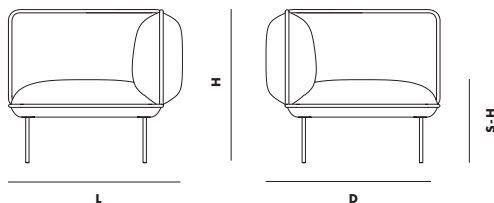

DIMENSIONS

L 780 x D 780 x H 820 x S/H 460 MM

L 30.7 x D 30.7 x H 32.2 x S/H 18.1 "

SEAT DEPTH

530 MM/20.8 IN

WEIGHT

23 kg

NAKKI LOBBY CHAISE LONGUE (ARM RIGHT)