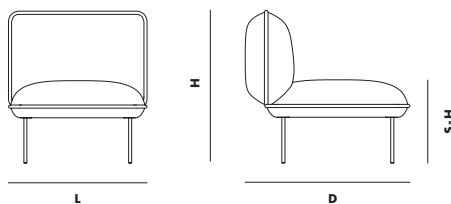

DIMENSIONS

L 680 x D 780 x H 820 x S/H 460 mm

L 26.7 x D 30.7 x H 32.2 x S/H 18.1 "

SEAT DEPTH

530 mm/20.8 in

WEIGHT

20 kg

NAKKI LOBBY CORNER