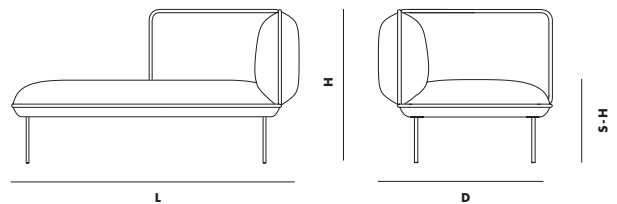

DIMENSIONS

L 1500 x D 780 x H 820 x S/H 460 MM

L 59.1 x D 30.7 x H 32.2 x S/H 18.1 "

SEAT DEPTH

530 MM/20.8 IN

WEIGHT

32 kg

NAKKI LOBBY CHAISE LONGUE (ARM LEFT)