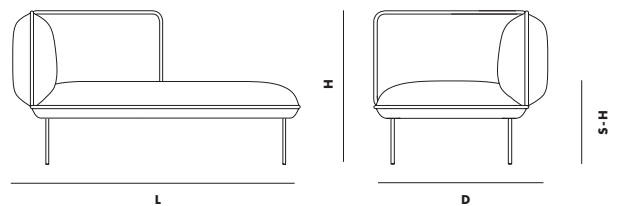

DIMENSIONS

L 1500 x D 780 x H 820 x S/H 460 MM

L 59.1 x D 30.7 x H 32.2 x S/H 18.1 "

SEAT DEPTH

530 MM/20.8 IN

WEIGHT

32 kg

NAKKI LOBBY OTTOMAN