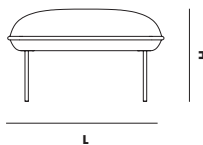

DIMENSIONS

L 680 x H 820 MM

L 26.7 x H 32.2 "

WEIGHT

13.5 kg

NAKKI LOBBY OTTOMAN

DESIGNED BY MIKA TOLVANEN

WITH A CLEAR INTENTION TO FORM A SERIES THAT IS ESPECIALLY SUITABLE FOR EVERY PUBLIC SPACE AND CONTRACT SETTING, THE MODULAR NAKKI LOBBY MODULES WERE DEVELOPED. CONSISTING OF FIVE MODULAR MODULES AND A MOUNTABLE TABLE, THE SERIES ALLOWS AN UNLIMITED NUMBER OF COMBINATIONS. ITS SQUARE CONTOUR AND STRAIGHT LEGS ARE CONTRASTED WITH ITS SOFT-SHAPED SEAT AND BACK, CREATING AN APPEALING SILHOUETTE THAT NATURALLY FITS INTO ANY SPACE.