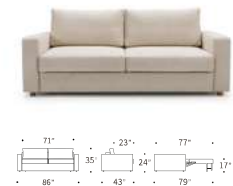

AMERICAN CONTEMPORARY

THE NEAH FAMILY

AMERICAN CONTEMPORARY

NEAH WITH STANDARD ARMS

Design by Per Weiss 2023

Bed size 63" x 77" | Metal frame with Double Spring comfort, see page 96 | Shown in 365 Halifax Shell (Performance fabric) | Shown fabrics: 2-4 weeks delivery time | Other fabric options with 12-14 weeks delivery time, see pages 98-99 | Scan the QR code to see additional features on our website.

NEAH WITH CURVED ARMS

Design by Per Weiss 2023

Bed size 71"x77" | Metal frame with Double Spring comfort, see page 96 | Shown in 367 Halifax Wicker (Performance fabric) | Shown fabrics: 2-4 weeks delivery time | Other fabric options with 12-14 weeks delivery time, see pages 98-99 | Scan the QR code to see additional features on our website.

Explore the Neah family and elevate your lifestyle.

Neah's versatility is enhanced by its size and design options. Choose from three sizes, three distinct arm styles and a selection of fabric options. Choose the Slim arms for compact spaces, Standard arms for a classic look, or Curved arms for a touch of sophistication. Neah seamlessly integrates with any interior design vision.

Neah | Slim arms

Neah | Standard arms

Neah | Curved arms

NEAH WITH SLIM ARMS

Design by Per Weiss 2023

Bed size 55"x77" | Metal frame with Double Spring comfort, see page 96 | Shown in 366 Halifax Antique (Performance fabric) | Shown fabrics: 2-4 weeks delivery time | Other fabric options with 12-14 weeks delivery time, see pages 98-99 | Scan the QR code to see additional features on our website.