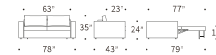

AMERICAN CONTEMPORARY

THE NEAH FAMILY

AMERICAN CONTEMPORARY

NEAH WITH STANDARD ARMS

Design by Per Weiss 2023

Bed size 63" x 77" | Metal frame with Double Spring comfort, see page 96 | Shown in 365 Halifax Shell (Performance fabric) | Shown fabrics: 2-4 weeks delivery time | Other fabric options with 12-14 weeks delivery time, see pages 98-99 | Scan the QR code to see additional features on our website.

NEAH WITH CURVED ARMS

Design by Per Weiss 2023

Bed size 71"x77" | Metal frame with Double Spring comfort, see page 96 | Shown in 367 Halifax Wicker (Performance fabric) | Shown fabrics: 2-4 weeks delivery time | Other fabric options with 12-14 weeks delivery time, see pages 98-99 | Scan the QR code to see additional features on our website.

Neah | Slim arms

Neah | Standard arms

Neah | Curved arms

NEAH WITH SLIM ARMS

Design by Per Weiss 2023

Bed size 55"x77" | Metal frame with Double Spring comfort, see page 96 | Shown in 366 Halifax Antique (Performance fabric) | Shown fabrics: 2-4 weeks delivery time | Other fabric options with 12-14 weeks delivery time, see pages 98-99 | Scan the QR code to see additional features on our website.