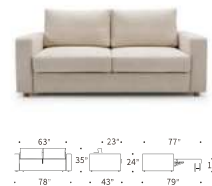

AMERICAN CONTEMPORARY

THE NEAH FAMILY

AMERICAN CONTEMPORARY

NEAH WITH STANDARD ARMS

Design by Per Weiss 2023

Bed size 63" x 77" | Metal frame with Double Spring comfort, see page 96 | Shown in 365 Halifax Shell (Performance fabric) | Shown fabrics: 2-4 weeks delivery time | Other fabric options with 12-14 weeks delivery time, see pages 98-99 | Scan the QR code to see additional features on our website.

NEAH WITH CURVED ARMS

Design by Per Weiss 2023

Bed size 71"x77" | Metal frame with Double Spring comfort, see page 96 | Shown in 367 Halifax Wicker (Performance fabric) | Shown fabrics: 2-4 weeks delivery time | Other fabric options with 12-14 weeks delivery time, see pages 98-99 | Scan the QR code to see additional features on our website.

Explore the Neah family and elevate your lifestyle.

Neah's versatility is enhanced by its size and design options. Choose from three sizes, three distinct arm styles and a selection of fabric options. Choose the Slim arms for compact spaces, Standard arms for a classic look, or Curved arms for a touch of sophistication. Neah seamlessly integrates with any interior design vision.

Neah | Slim arms

Neah | Standard arms

Neah | Curved arms

NEAH WITH SLIM ARMS

Design by Per Weiss 2023

Bed size 55"x77" | Metal frame with Double Spring comfort, see page 96 | Shown in 366 Halifax Antique (Performance fabric) | Shown fabrics: 2-4 weeks delivery time | Other fabric options with 12-14 weeks delivery time, see pages 98-99 | Scan the QR code to see additional features on our website.