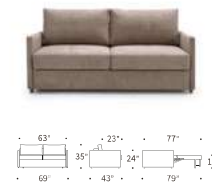

AMERICAN CONTEMPORARY

THE NEAH FAMILY

AMERICAN CONTEMPORARY

NEAH WITH STANDARD ARMS

Design by Per Weiss 2023

Bed size 63" x 77" | Metal frame with Double Spring comfort, see page 96 | Shown in 365 Halifax Shell (Performance fabric) | Shown fabrics: 2-4 weeks delivery time | Other fabric options with 12-14 weeks delivery time, see pages 98-99 | Scan the QR code to see additional features on our website.

NEAH WITH CURVED ARMS

Design by Per Weiss 2023

Bed size 71"x77" | Metal frame with Double Spring comfort, see page 96 | Shown in 367 Halifax Wicker (Performance fabric) | Shown fabrics: 2-4 weeks delivery time | Other fabric options with 12-14 weeks delivery time, see pages 98-99 | Scan the QR code to see additional features on our website.

Neah | Slim arms

Neah | Standard arms

Neah | Curved arms

NEAH WITH SLIM ARMS

Design by Per Weiss 2023

Bed size 55"x77" | Metal frame with Double Spring comfort, see page 96 | Shown in 366 Halifax Antique (Performance fabric) | Shown fabrics: 2-4 weeks delivery time | Other fabric options with 12-14 weeks delivery time, see pages 98-99 | Scan the QR code to see additional features on our website.