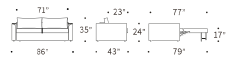

AMERICAN CONTEMPORARY

THE NEAH FAMILY

AMERICAN CONTEMPORARY

NEAH WITH STANDARD ARMS

Design by Per Weiss 2023

Bed size 63" x 77" | Metal frame with Double Spring comfort, see page 96 | Shown in 365 Halifax Shell (Performance fabric) | Shown fabrics: 2-4 weeks delivery time | Other fabric options with 12-14 weeks delivery time, see pages 98-99 | Scan the QR code to see additional features on our website.

NEAH WITH CURVED ARMS

Design by Per Weiss 2023

Bed size 71"x77" | Metal frame with Double Spring comfort, see page 96 | Shown in 367 Halifax Wicker (Performance fabric) | Shown fabrics: 2-4 weeks delivery time | Other fabric options with 12-14 weeks delivery time, see pages 98-99 | Scan the QR code to see additional features on our website.

Neah | Slim arms

Neah | Standard arms

Neah | Curved arms

NEAH WITH SLIM ARMS

Design by Per Weiss 2023

Bed size 55"x77" | Metal frame with Double Spring comfort, see page 96 | Shown in 366 Halifax Antique (Performance fabric) | Shown fabrics: 2-4 weeks delivery time | Other fabric options with 12-14 weeks delivery time, see pages 98-99 | Scan the QR code to see additional features on our website.