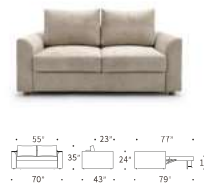

AMERICAN CONTEMPORARY

THE NEAH FAMILY

AMERICAN CONTEMPORARY

NEAH WITH STANDARD ARMS

Design by Per Weiss 2023

Bed size 63" x 77" | Metal frame with Double Spring comfort, see page 96 | Shown in 365 Halifax Shell (Performance fabric) | Shown fabrics: 2-4 weeks delivery time | Other fabric options with 12-14 weeks delivery time, see pages 98-99 | Scan the QR code to see additional features on our website.

NEAH WITH CURVED ARMS

Design by Per Weiss 2023

Bed size 71"x77" | Metal frame with Double Spring comfort, see page 96 | Shown in 367 Halifax Wicker (Performance fabric) | Shown fabrics: 2-4 weeks delivery time | Other fabric options with 12-14 weeks delivery time, see pages 98-99 | Scan the QR code to see additional features on our website.

Explore the Neah family and elevate your lifestyle.

Neah's versatility is enhanced by its size and design options. Choose from three sizes, three distinct arm styles and a selection of fabric options. Choose the Slim arms for compact spaces, Standard arms for a classic look, or Curved arms for a touch of sophistication. Neah seamlessly integrates with any interior design vision.

Neah | Slim arms

Neah | Standard arms

Neah | Curved arms

NEAH WITH SLIM ARMS

Design by Per Weiss 2023

Bed size 55"x77" | Metal frame with Double Spring comfort, see page 96 | Shown in 366 Halifax Antique (Performance fabric) | Shown fabrics: 2-4 weeks delivery time | Other fabric options with 12-14 weeks delivery time, see pages 98-99 | Scan the QR code to see additional features on our website.