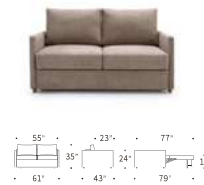

AMERICAN CONTEMPORARY

THE NEAH FAMILY

AMERICAN CONTEMPORARY

NEAH WITH STANDARD ARMS

Design by Per Weiss 2023

Bed size 63" x 77" | Metal frame with Double Spring comfort, see page 96 | Shown in 365 Halifax Shell (Performance fabric) | Shown fabrics: 2-4 weeks delivery time | Other fabric options with 12-14 weeks delivery time, see pages 98-99 | Scan the QR code to see additional features on our website.

NEAH WITH CURVED ARMS

Design by Per Weiss 2023

Bed size 71"x77" | Metal frame with Double Spring comfort, see page 96 | Shown in 367 Halifax Wicker (Performance fabric) | Shown fabrics: 2-4 weeks delivery time | Other fabric options with 12-14 weeks delivery time, see pages 98-99 | Scan the QR code to see additional features on our website.

Neah | Slim arms

Neah | Standard arms

Neah | Curved arms

NEAH WITH SLIM ARMS

Design by Per Weiss 2023

Bed size 55"x77" | Metal frame with Double Spring comfort, see page 96 | Shown in 366 Halifax Antique (Performance fabric) | Shown fabrics: 2-4 weeks delivery time | Other fabric options with 12-14 weeks delivery time, see pages 98-99 | Scan the QR code to see additional features on our website.