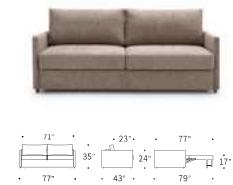

AMERICAN CONTEMPORARY

THE NEAH FAMILY

AMERICAN CONTEMPORARY

NEAH WITH STANDARD ARMS

Design by Per Weiss 2023

Bed size 63" x 77" | Metal frame with Double Spring comfort, see page 96 | Shown in 365 Halifax Shell (Performance fabric) | Shown fabrics: 2-4 weeks delivery time | Other fabric options with 12-14 weeks delivery time, see pages 98-99 | Scan the QR code to see additional features on our website.

NEAH WITH CURVED ARMS

Design by Per Weiss 2023

Bed size 71"x77" | Metal frame with Double Spring comfort, see page 96 | Shown in 367 Halifax Wicker (Performance fabric) | Shown fabrics: 2-4 weeks delivery time | Other fabric options with 12-14 weeks delivery time, see pages 98-99 | Scan the QR code to see additional features on our website.

Explore the Neah family and elevate your lifestyle.

Neah's versatility is enhanced by its size and design options. Choose from three sizes, three distinct arm styles and a selection of fabric options. Choose the Slim arms for compact spaces, Standard arms for a classic look, or Curved arms for a touch of sophistication. Neah seamlessly integrates with any interior design vision.

Neah | Slim arms

Neah | Standard arms

Neah | Curved arms

NEAH WITH SLIM ARMS

Design by Per Weiss 2023

Bed size 55"x77" | Metal frame with Double Spring comfort, see page 96 | Shown in 366 Halifax Antique (Performance fabric) | Shown fabrics: 2-4 weeks delivery time | Other fabric options with 12-14 weeks delivery time, see pages 98-99 | Scan the QR code to see additional features on our website.