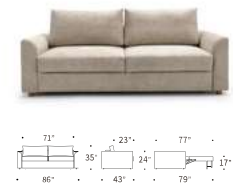

AMERICAN CONTEMPORARY

THE NEAH FAMILY

AMERICAN CONTEMPORARY

NEAH WITH STANDARD ARMS

Design by Per Weiss 2023

Bed size 63" x 77" | Metal frame with Double Spring comfort, see page 96 | Shown in 365 Halifax Shell (Performance fabric) | Shown fabrics: 2-4 weeks delivery time | Other fabric options with 12-14 weeks delivery time, see pages 98-99 | Scan the QR code to see additional features on our website.

NEAH WITH CURVED ARMS

Design by Per Weiss 2023

Bed size 71"x77" | Metal frame with Double Spring comfort, see page 96 | Shown in 367 Halifax Wicker (Performance fabric) | Shown fabrics: 2-4 weeks delivery time | Other fabric options with 12-14 weeks delivery time, see pages 98-99 | Scan the QR code to see additional features on our website.

Explore the Neah family and elevate your lifestyle.

Neah's versatility is enhanced by its size and design options. Choose from three sizes, three distinct arm styles and a selection of fabric options. Choose the Slim arms for compact spaces, Standard arms for a classic look, or Curved arms for a touch of sophistication. Neah seamlessly integrates with any interior design vision.

Neah | Slim arms

Neah | Standard arms

Neah | Curved arms

NEAH WITH SLIM ARMS

Design by Per Weiss 2023

Bed size 55"x77" | Metal frame with Double Spring comfort, see page 96 | Shown in 366 Halifax Antique (Performance fabric) | Shown fabrics: 2-4 weeks delivery time | Other fabric options with 12-14 weeks delivery time, see pages 98-99 | Scan the QR code to see additional features on our website.