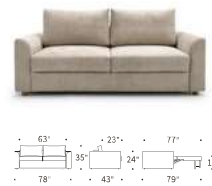

AMERICAN CONTEMPORARY

THE NEAH FAMILY

AMERICAN CONTEMPORARY

NEAH WITH STANDARD ARMS

Design by Per Weiss 2023

Bed size 63" x 77" | Metal frame with Double Spring comfort, see page 96 | Shown in 365 Halifax Shell (Performance fabric) | Shown fabrics: 2-4 weeks delivery time | Other fabric options with 12-14 weeks delivery time, see pages 98-99 | Scan the QR code to see additional features on our website.

NEAH WITH CURVED ARMS

Design by Per Weiss 2023

Bed size 71"x77" | Metal frame with Double Spring comfort, see page 96 | Shown in 367 Halifax Wicker (Performance fabric) | Shown fabrics: 2-4 weeks delivery time | Other fabric options with 12-14 weeks delivery time, see pages 98-99 | Scan the QR code to see additional features on our website.

Explore the Neah family and elevate your lifestyle.

Neah's versatility is enhanced by its size and design options. Choose from three sizes, three distinct arm styles and a selection of fabric options. Choose the Slim arms for compact spaces, Standard arms for a classic look, or Curved arms for a touch of sophistication. Neah seamlessly integrates with any interior design vision.

Neah | Slim arms

Neah | Standard arms

Neah | Curved arms

NEAH WITH SLIM ARMS

Design by Per Weiss 2023

Bed size 55"x77" | Metal frame with Double Spring comfort, see page 96 | Shown in 366 Halifax Antique (Performance fabric) | Shown fabrics: 2-4 weeks delivery time | Other fabric options with 12-14 weeks delivery time, see pages 98-99 | Scan the QR code to see additional features on our website.