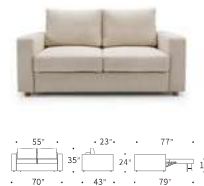

AMERICAN CONTEMPORARY

THE NEAH FAMILY

AMERICAN CONTEMPORARY

NEAH WITH STANDARD ARMS

Design by Per Weiss 2023

Bed size 63" x 77" | Metal frame with Double Spring comfort, see page 96 | Shown in 365 Halifax Shell (Performance fabric) | Shown fabrics: 2-4 weeks delivery time | Other fabric options with 12-14 weeks delivery time, see pages 98-99 | Scan the QR code to see additional features on our website.

NEAH WITH CURVED ARMS

Design by Per Weiss 2023

Bed size 71"x77" | Metal frame with Double Spring comfort, see page 96 | Shown in 367 Halifax Wicker (Performance fabric) | Shown fabrics: 2-4 weeks delivery time | Other fabric options with 12-14 weeks delivery time, see pages 98-99 | Scan the QR code to see additional features on our website.

Explore the Neah family and elevate your lifestyle.

Neah's versatility is enhanced by its size and design options. Choose from three sizes, three distinct arm styles and a selection of fabric options. Choose the Slim arms for compact spaces, Standard arms for a classic look, or Curved arms for a touch of sophistication. Neah seamlessly integrates with any interior design vision.

Neah | Slim arms

Neah | Standard arms

Neah | Curved arms

NEAH WITH SLIM ARMS

Design by Per Weiss 2023

Bed size 55"x77" | Metal frame with Double Spring comfort, see page 96 | Shown in 366 Halifax Antique (Performance fabric) | Shown fabrics: 2-4 weeks delivery time | Other fabric options with 12-14 weeks delivery time, see pages 98-99 | Scan the QR code to see additional features on our website.