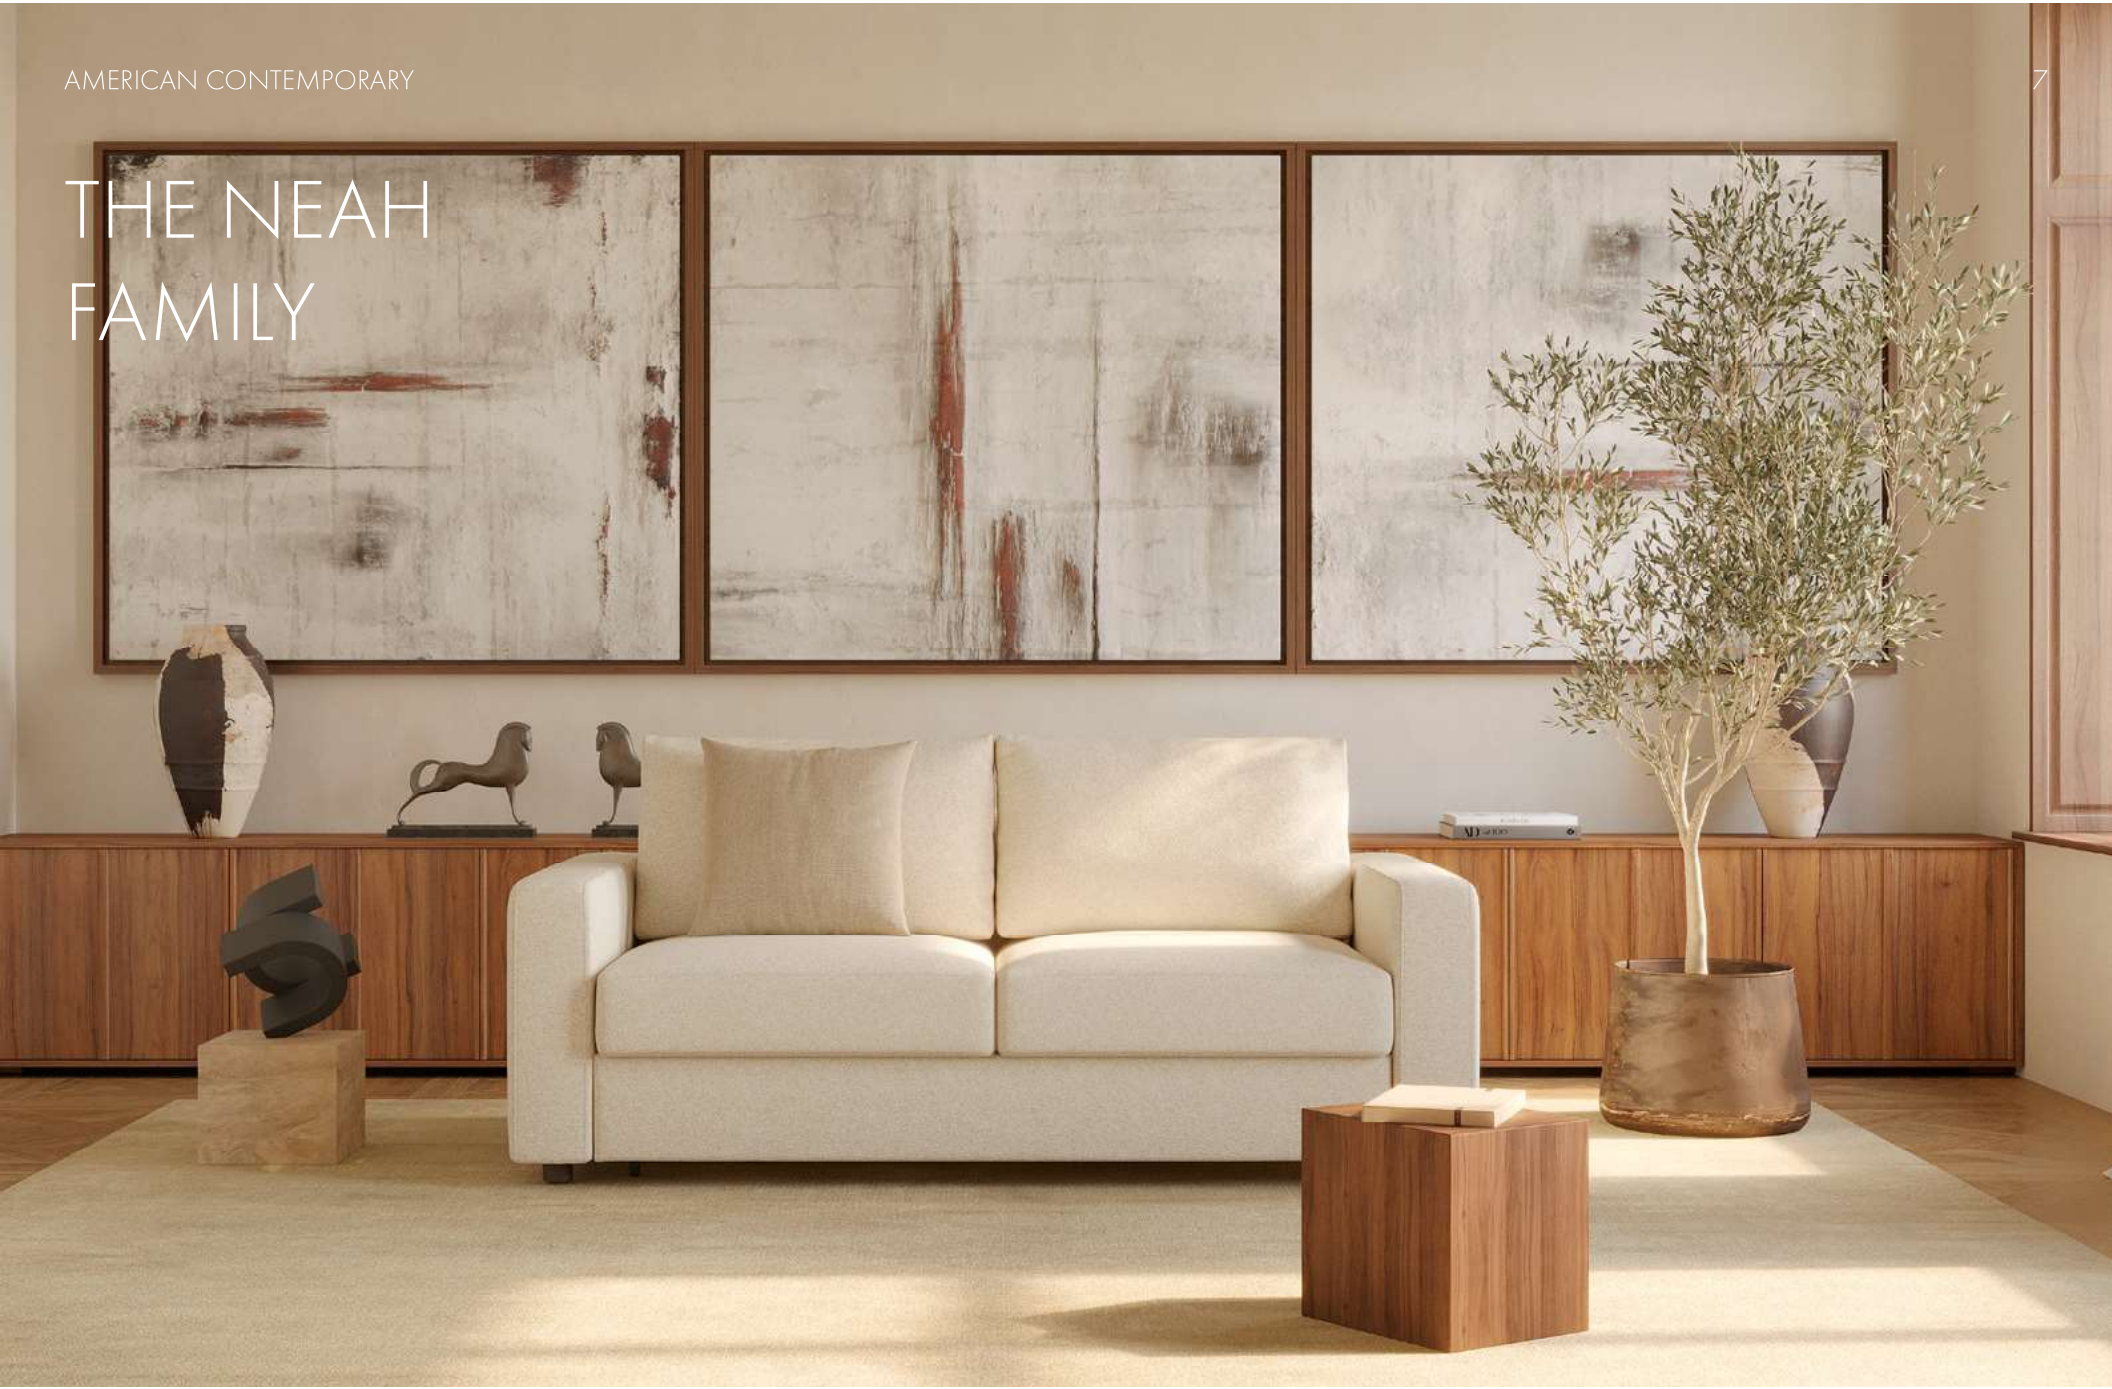

AMERICAN CONTEMPORARY

THE NEAH FAMILY

AMERICAN CONTEMPORARY

NEAH WITH STANDARD ARMS

Design by Per Weiss 2023

Bed size 63" x 77" | Metal frame with Double Spring comfort, see page 96 | Shown in 365 Halifax Shell (Performance fabric) | Shown fabrics: 2-4 weeks delivery time | Other fabric options with 12-14 weeks delivery time, see pages 98-99 | Scan the QR code to see additional features on our website.

NEAH WITH CURVED ARMS

Design by Per Weiss 2023

Bed size 71"x77" | Metal frame with Double Spring comfort, see page 96 | Shown in 367 Halifax Wicker (Performance fabric) | Shown fabrics: 2-4 weeks delivery time | Other fabric options with 12-14 weeks delivery time, see pages 98-99 | Scan the QR code to see additional features on our website.

Explore the Neah family and elevate your lifestyle.

Neah's versatility is enhanced by its size and design options. Choose from three sizes, three distinct arm styles and a selection of fabric options. Choose the Slim arms for compact spaces, Standard arms for a classic look, or Curved arms for a touch of sophistication. Neah seamlessly integrates with any interior design vision.

Neah | Slim arms

Neah | Standard arms

Neah | Curved arms

NEAH WITH SLIM ARMS

Design by Per Weiss 2023

Bed size 55"x77" | Metal frame with Double Spring comfort, see page 96 | Shown in 366 Halifax Antique (Performance fabric) | Shown fabrics: 2-4 weeks delivery time | Other fabric options with 12-14 weeks delivery time, see pages 98-99 | Scan the QR code to see additional features on our website.