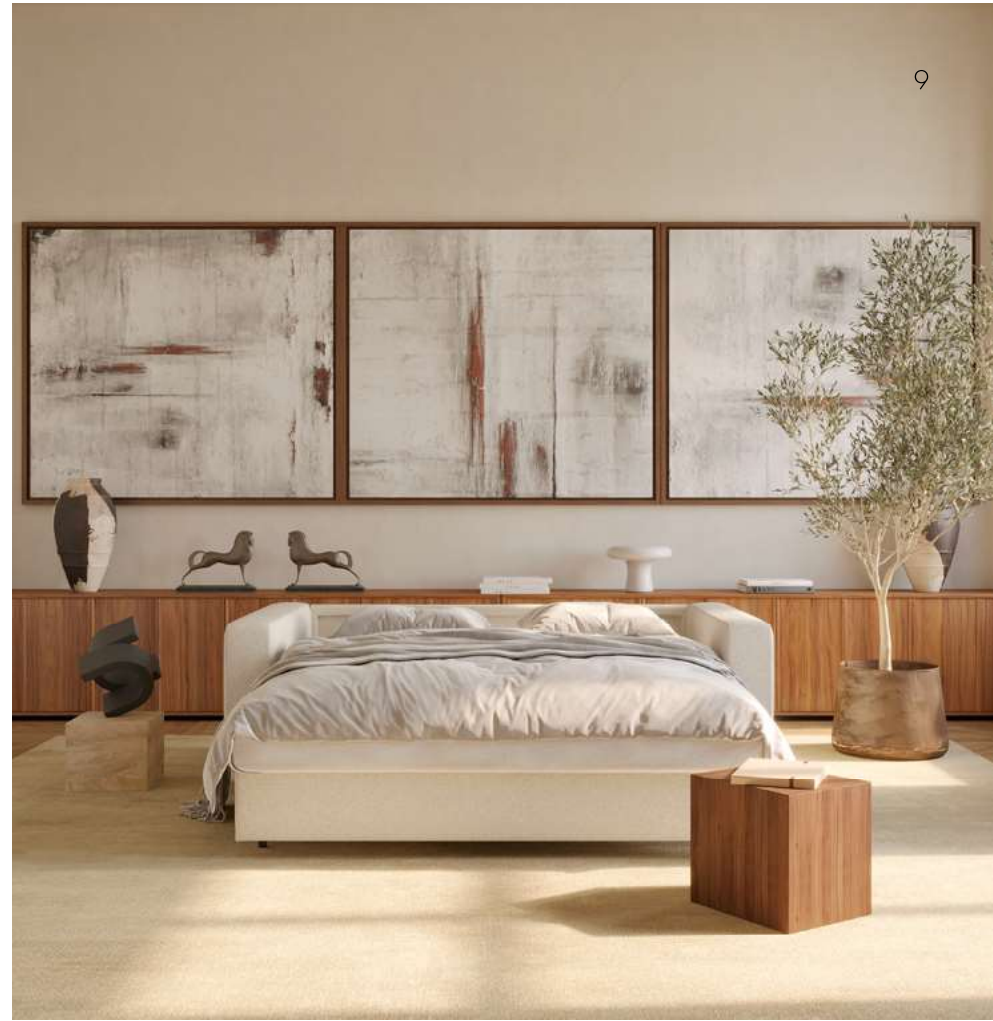

AMERICAN CONTEMPORARY

THE NEAH FAMILY

AMERICAN CONTEMPORARY

NEAH WITH STANDARD ARMS

Design by Per Weiss 2023

Bed size 63" x 77" | Metal frame with Double Spring comfort, see page 96 | Shown in 365 Halifax Shell (Performance fabric) | Shown fabrics: 2-4 weeks delivery time | Other fabric options with 12-14 weeks delivery time, see pages 98-99 | Scan the QR code to see additional features on our website.

NEAH WITH CURVED ARMS

Design by Per Weiss 2023

Bed size 71"x77" | Metal frame with Double Spring comfort, see page 96 | Shown in 367 Halifax Wicker (Performance fabric) | Shown fabrics: 2-4 weeks delivery time | Other fabric options with 12-14 weeks delivery time, see pages 98-99 | Scan the QR code to see additional features on our website.

Explore the Neah family and elevate your lifestyle.

Neah's versatility is enhanced by its size and design options. Choose from three sizes, three distinct arm styles and a selection of fabric options. Choose the Slim arms for compact spaces, Standard arms for a classic look, or Curved arms for a touch of sophistication. Neah seamlessly integrates with any interior design vision.

Neah | Slim arms

Neah | Standard arms

Neah | Curved arms

NEAH WITH SLIM ARMS

Design by Per Weiss 2023

Bed size 55"x77" | Metal frame with Double Spring comfort, see page 96 | Shown in 366 Halifax Antique (Performance fabric) | Shown fabrics: 2-4 weeks delivery time | Other fabric options with 12-14 weeks delivery time, see pages 98-99 | Scan the QR code to see additional features on our website.