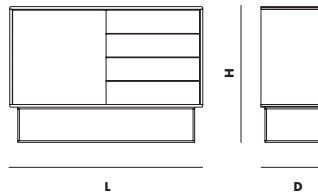

SHELVES

TWO ADJUSTABLE SHELVES

PACKAGING DIMENSIONS

L 1270 X D 465 X H 880 MM

L 50 X D 18.3 X H 34.6 "

MAINTENANCE

FOR DAILY CARE, WIPE OFF WITH A CLEAN, MOIST CLOTH FOLLOWED BY A SOFT DRY CLOTH

DIMENSIONS

L 1200 X D 400 X H 820 MM

L 47.2 X D 15.7 X H 32.2 "

ITEM NO / COLOUR

120310 BLACK PAINTED/OAK VENEER

120311 OAK VENEER/OAK VENEER

120315 WALNUT VENEER/BLACK PAINTED

VIRKA SIDEBOARD (LOW)

DESIGNED BY RØPKE DESIGN AND MOAAK