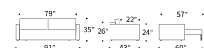

Integrated storage in sofa

NEWILLA WITH SLIM ARMS

Design by Per Weiss 2022

Bed size: 57"x79" | Solid wood frame with No-zag and Pocket Spring comfort, see page 94
 | Detachable covers | Integrated storage | Shown in 256 Adario Fog (Performance fabric) |
 Shown fabrics: 1-3 weeks delivery time | Other fabric options with 14-16 weeks delivery time, see
 pages 97-98 | Scan the QR code to see additional features on our website.