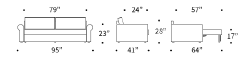

AMERICAN CONTEMPORARY

THE VILANDER FAMILY

15

AMERICAN CONTEMPORARY

VILANDER WITH CUSHION ARMS

Design by Per Weiss 2024

Bed size 57"x79" | Metal frame with Double Spring comfort, see page 96 | Shown in 357 Taura Off White | Shown fabrics: 2-4 weeks delivery time | Other fabric options with 12-14 weeks delivery time, see pages 98-99 | Scan the QR code to see additional features on our website.

VILANDER WITH ROLL ARMS

Design by Per Weiss 2024

Bed size 57" x 79" | Metal frame with Double Spring comfort, see page 96 | Shown in 282 Avella Warm Grey | Shown fabrics: 2-4 weeks delivery time | Other fabric options with 12-14 weeks delivery time, see pages 98-99 | Scan the QR code to see additional features on our website.

VILANDER WITH WIDE ARMS

Design by Per Weiss 2024

Bed size 57" x 79" | Metal frame with Double Spring comfort, see page 96 | Shown in 281 Avella Pine Green | Two arm trays included | Shown fabrics: 2-4 weeks delivery time | Other fabric options with 12-14 weeks delivery time, see pages 98-99 | Scan the QR code to see additional features on our website.