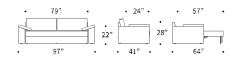

AMERICAN CONTEMPORARY

THE VILANDER FAMILY

15

AMERICAN CONTEMPORARY

VILANDER WITH CUSHION ARMS

Design by Per Weiss 2024

Bed size 57"x79" | Metal frame with Double Spring comfort, see page 96 | Shown in 357 Taura Off White | Shown fabrics: 2-4 weeks delivery time | Other fabric options with 12-14 weeks delivery time, see pages 98-99 | Scan the QR code to see additional features on our website.

VILANDER WITH ROLL ARMS

Design by Per Weiss 2024

Bed size 57" x 79" | Metal frame with Double Spring comfort, see page 96 | Shown in 282 Avella Warm Grey | Shown fabrics: 2-4 weeks delivery time | Other fabric options with 12-14 weeks delivery time, see pages 98-99 | Scan the QR code to see additional features on our website.

VILANDER WITH WIDE ARMS

Design by Per Weiss 2024

Bed size 57" x 79" | Metal frame with Double Spring comfort, see page 96 | Shown in 281 Avella Pine Green | Two arm trays included | Shown fabrics: 2-4 weeks delivery time | Other fabric options with 12-14 weeks delivery time, see pages 98-99 | Scan the QR code to see additional features on our website.