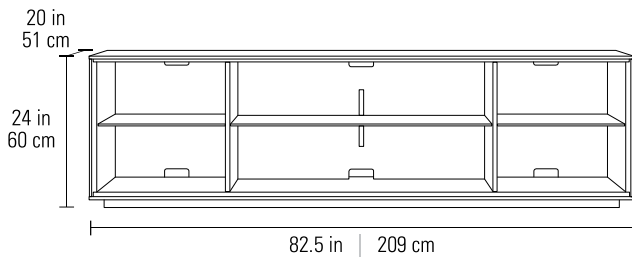

8703 ROLLING PLINTH BASE 24"H

Recommended TV Size	up to 85"
Overall Dimensions	24H x 82.5 x 20 in 60H x 209 x 51 cm
Top Shelf Capacity	150 lbs 69 kg
Bottom Shelf Capacity	100 lbs 45 kg
Component Capacity	8-12
Number of Adjustable Shelves	3
Weight	196 lbs 89 kg

8703-CS-TOK

8709 CONSOLE BASE 30"H

Recommended TV Size	up to 85"
Overall Dimensions	30H x 82.5 x 20 in 76H x 209 x 51 cm
Top Shelf Capacity	150 lbs 68 kg
Bottom Shelf Capacity	100 lbs 45 kg
Component Capacity	8-12
Number of Adjustable Shelves	3
Weight	216 lbs 98 kg