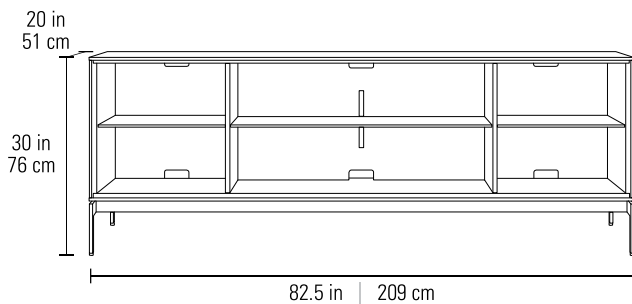

8703 ROLLING PLINTH BASE 24"H

Recommended TV Size	up to 85"
Overall Dimensions	24H x 82.5 x 20 in 60H x 209 x 51 cm
Top Shelf Capacity	150 lbs 69 kg
Bottom Shelf Capacity	100 lbs 45 kg
Component Capacity	8-12
Number of Adjustable Shelves	3
Weight	196 lbs 89 kg

8703-CS-TOK

8709 CONSOLE BASE 30"H

Recommended TV Size	up to 85"
Overall Dimensions	30H x 82.5 x 20 in 76H x 209 x 51 cm
Top Shelf Capacity	150 lbs 68 kg
Bottom Shelf Capacity	100 lbs 45 kg
Component Capacity	8-12
Number of Adjustable Shelves	3
Weight	216 lbs 98 kg