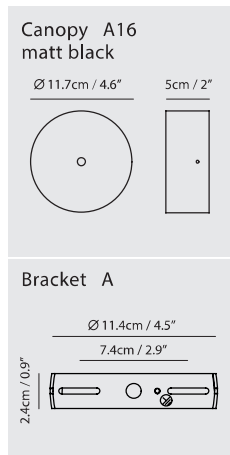

By Chen, Chao Cheng 陳昭成

white

black

Measurement : centimeter / inches

**Halo Pendant**

**Model**  
SLD-6355P

**Material**  
pleated fabric, steel, aluminum

**Light Source**  
LED 21W 2700K CRI 90 2310lm

**Driver**  
Built-in dimmable driver  
(Triac dimming)

**Weight**  
1.4kg / 3.1lb

**Color**  
○ white  
● black