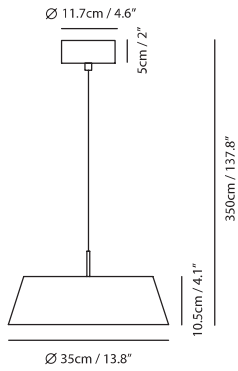

By Chen, Chao Cheng 陳昭成

white

black

Measurement : centimeter / inches

**Halo Pendant**

**Model**  
SLD-6355P

**Material**  
pleated fabric, steel, aluminum

**Light Source**  
LED 21W 2700K CRI 90 2310lm

**Driver**  
Built-in dimmable driver  
(Triac dimming)

**Weight**  
1.4kg / 3.1lb

**Color**  
○ white  
● black