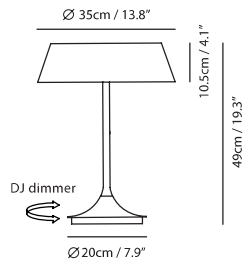

By Chen, Chao Cheng 陳昭成

white

black

Measurement : centimeter / inches

Halo Table

Model
SG-226MD

Material
pleated fabric, steel, aluminum

Light Source
LED 18W 2700K CRI 90 1980lm

Feature
DJ dimmer

Weight
4.5kg / 9.9lb

Color
○ white
● black