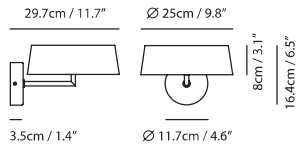

By Chen, Chao Cheng 陳昭成

white

black

Measurement : centimeter / inches

Canopy A76
matt black

Bracket B4

Halo Wall

Model
SLD-6250W