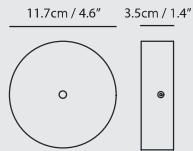

By Chen, Chao Cheng 陳昭成

white

black

Measurement : centimeter / inches

Canopy A76
matt black

Bracket B4

Halo Wall

Model
SLD-6250W

Material
pleated fabric, steel, aluminum

Light Source
LED 7W 2700K CRI 90 770lm

Driver
Built-in dimmable driver
(Triac dimming)

Weight
2kg / 4.4lb

Color
○ white
● black