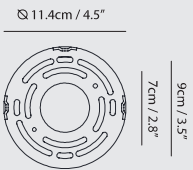

By Chen, Chao Cheng 陳昭成

white

black

Measurement : centimeter / inches

Canopy A76
matt black

Bracket B4

Halo Wall

Model
SLD-6250W

Material
pleated fabric, steel, aluminum

Light Source
LED 7W 2700K CRI 90 770lm

Driver
Built-in dimmable driver
(Triac dimming)

Weight
2kg / 4.4lb

Color
○ white
● black