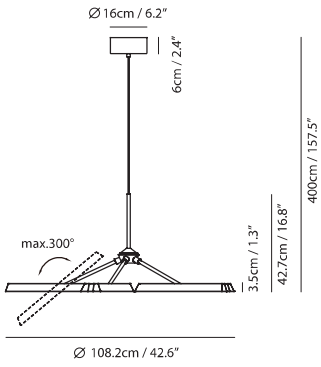

By Chang, Huan Rou 張幻柔

champagne gold

matt black

Measurement : centimeter / inches

**Konekt Pendant PL10**

**Model**  
SLD-3983P10

**Material**  
steel, PC

**Light Source**  
LED 10 x 5W 3000K CRI98 5500lm