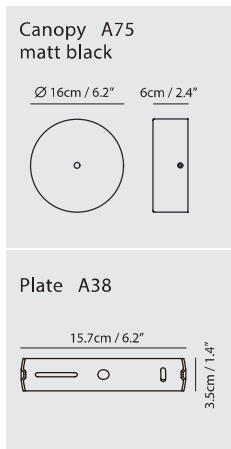

By Chang, Huan Rou 張幻柔

champagne gold

matt black

Measurement : centimeter / inches

**Konekt Pendant PL10**

**Model**  
SLD-3983P10

**Material**  
steel, PC

**Light Source**  
LED 10 x 5W 3000K CRI98 5500lm

**Driver**  
Built-in dimmable driver  
(Triac dimming)

**Weight**  
5kg / 11lb

- Color**
- champagne gold + matt black canopy
  - matt black + matt black canopy