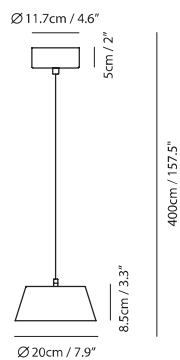

By Li, Hui Lun 李慧倫

matt black

oatmeal

champagne gold

matt pearl cocoa

coral orange

Measurement : centimeter / inches

OLO XL Pendant P1

Model
SLD-132P

Material
steel, PP

Light Source
LED 14W CRI 90 3000K 938lm

Feature
built-in dimmable driver
(Triac dimming)

Weight
1.1kg / 2.4lb

- Color**
- matt black
 - oatmeal
 - champagne gold
 - matt pearl cocoa
 - coral orange