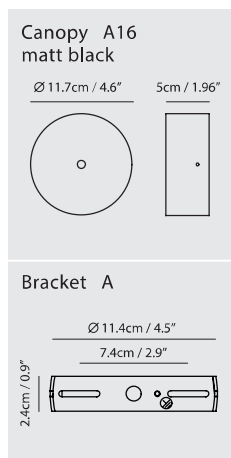

By Li, Hui Lun 李慧倫

matt black

oatmeal

champagne gold

matt pearl cocoa

coral orange

Measurement : centimeter / inches

OLO XL Pendant P1

Model
SLD-132P

Material
steel, PP

Light Source
LED 14W CRI 90 3000K 938lm

Feature
built-in dimmable driver
(Triac dimming)

Weight
1.1kg / 2.4lb

- Color**
- matt black
 - oatmeal
 - champagne gold
 - matt pearl cocoa
 - coral orange