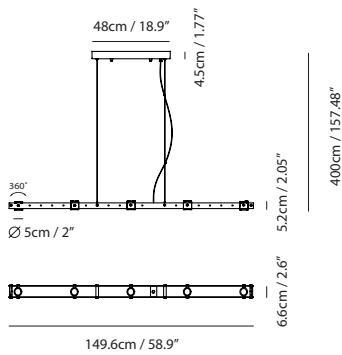

By Chen, Chao Cheng 陳昭成

matt black + geniune brass

Measurement : centimeter / inches

Tram Pendant PL5

Model
SLD-50P5

Material
brass, aluminum, steel

Light Source
LED 5 x 4W 3000K CRI95 1205lm

Driver
Built-in dimmable driver
(Triac dimming)

Weight
5.5kg / 12.1lb

Color
● matt black + geniune brass