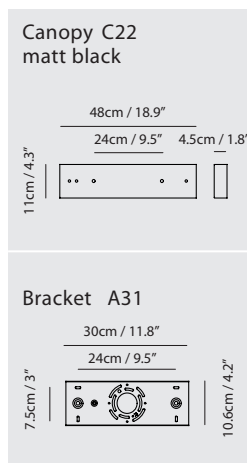

By Chen, Chao Cheng 陳昭成

matt black + geniune brass

Measurement : centimeter / inches

Tram Pendant PL5

Model
SLD-50P5

Material
brass, aluminum, steel

Light Source
LED 5 x 4W 3000K CRI95 1205lm

Driver
Built-in dimmable driver
(Triac dimming)

Weight
5.5kg / 12.1lb

Color
● matt black + geniune brass