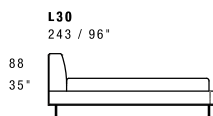

MCQUEEN NIGHT

STANDARD FEATURES

- Hard wood frame.
- Headboard in polyurethane covered with wadding.
- Base in polyurethane covered with wadding.
- Headboard height 88 cm - 35".
- Base height 31 cm - 12".
- Metal legs height 14 cm - 6", available in all customizing finishes.
- Mattress not included in the price.
- Headboard back in fabric.
- European wooden slats.
- Stitching CUC 503B.

NOTES

- Dimensions: the first figure shows sizes in centimeters, the second in inches.
- Geometric patterns fabric is not recommended.
- Pillows shown are not included in the price.

NOTE

- *Dimensioni: la prima cifra indica i centimetri, la seconda cifra indica i pollici.*
- *Sconsigliato tessuto con disegni geometrici.*
- *I cuscini presenti in foto non sono compresi nel prezzo.*

European sizes / Misure europee

American sizes / Misure americane

Mcqueen Night L30 \$ 10098

Leather / Pelle: **Danka F777**
Stitchings / Cuciture: **CUC 503B**
Thread col. / Filo col.: **244**
Leg finish / Finitura piedi: **Brass**