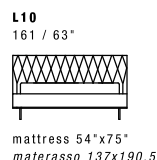

American sizes / Misure americane