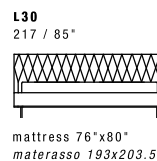

MCQUEEN NIGHT

STANDARD FEATURES

- Hard wood frame.
- Headboard in polyurethane covered with wadding.
- Base in polyurethane covered with wadding.
- Headboard height 88 cm - 35".
- Base height 31 cm - 12".
- Metal legs height 14 cm - 6", available in all customizing finishes.
- Mattress not included in the price.
- Headboard back in fabric.
- European wooden slats.
- Stitching CUC 503B.

NOTES

- Dimensions: the first figure shows sizes in centimeters, the second in inches.
- Geometric patterns fabric is not recommended.
- Pillows shown are not included in the price.

NOTE

- *Dimensioni: la prima cifra indica i centimetri, la seconda cifra indica i pollici.*
- *Sconsigliato tessuto con disegni geometrici.*
- *I cuscini presenti in foto non sono compresi nel prezzo.*

European sizes / Misure europee

American sizes / Misure americane

Mcqueen Night L30 \$ 10098

Leather / Pelle: **Danka F777**
Stitchings / Cuciture: **CUC 503B**
Thread col. / Filo col.: **244**
Leg finish / Finitura piedi: **Brass**

cm 217 x H. 88 x 243 / inches 85 x H. 35 x 96

PAG. 190 - 191 Dandy Home Catalogue

Mcqueen Night L30 \$ 10098

Leather / Pelle: **Danka F776**
Stitchings / Cuciture: **CUC 503B**
Thread col. / Filo col.: **116**
Leg finish / Finitura piedi: **Chrome**