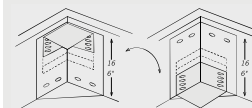

A special metal support allows to place the slats in different positions from 2 cm - 3/4" to 18 cm - 7" from the edge of the bed base. Not available with storage base.

Oxer Night L30

$ 10348

Leather / Pelle: **Piuma E531**
Stitchings / Cuciture: **CUC 508 "Punto Cavallo"**
Thread col. / Filo col.: **119**

cm 209 x H. 70 x 242 / inches 82 x H. 28 x 95